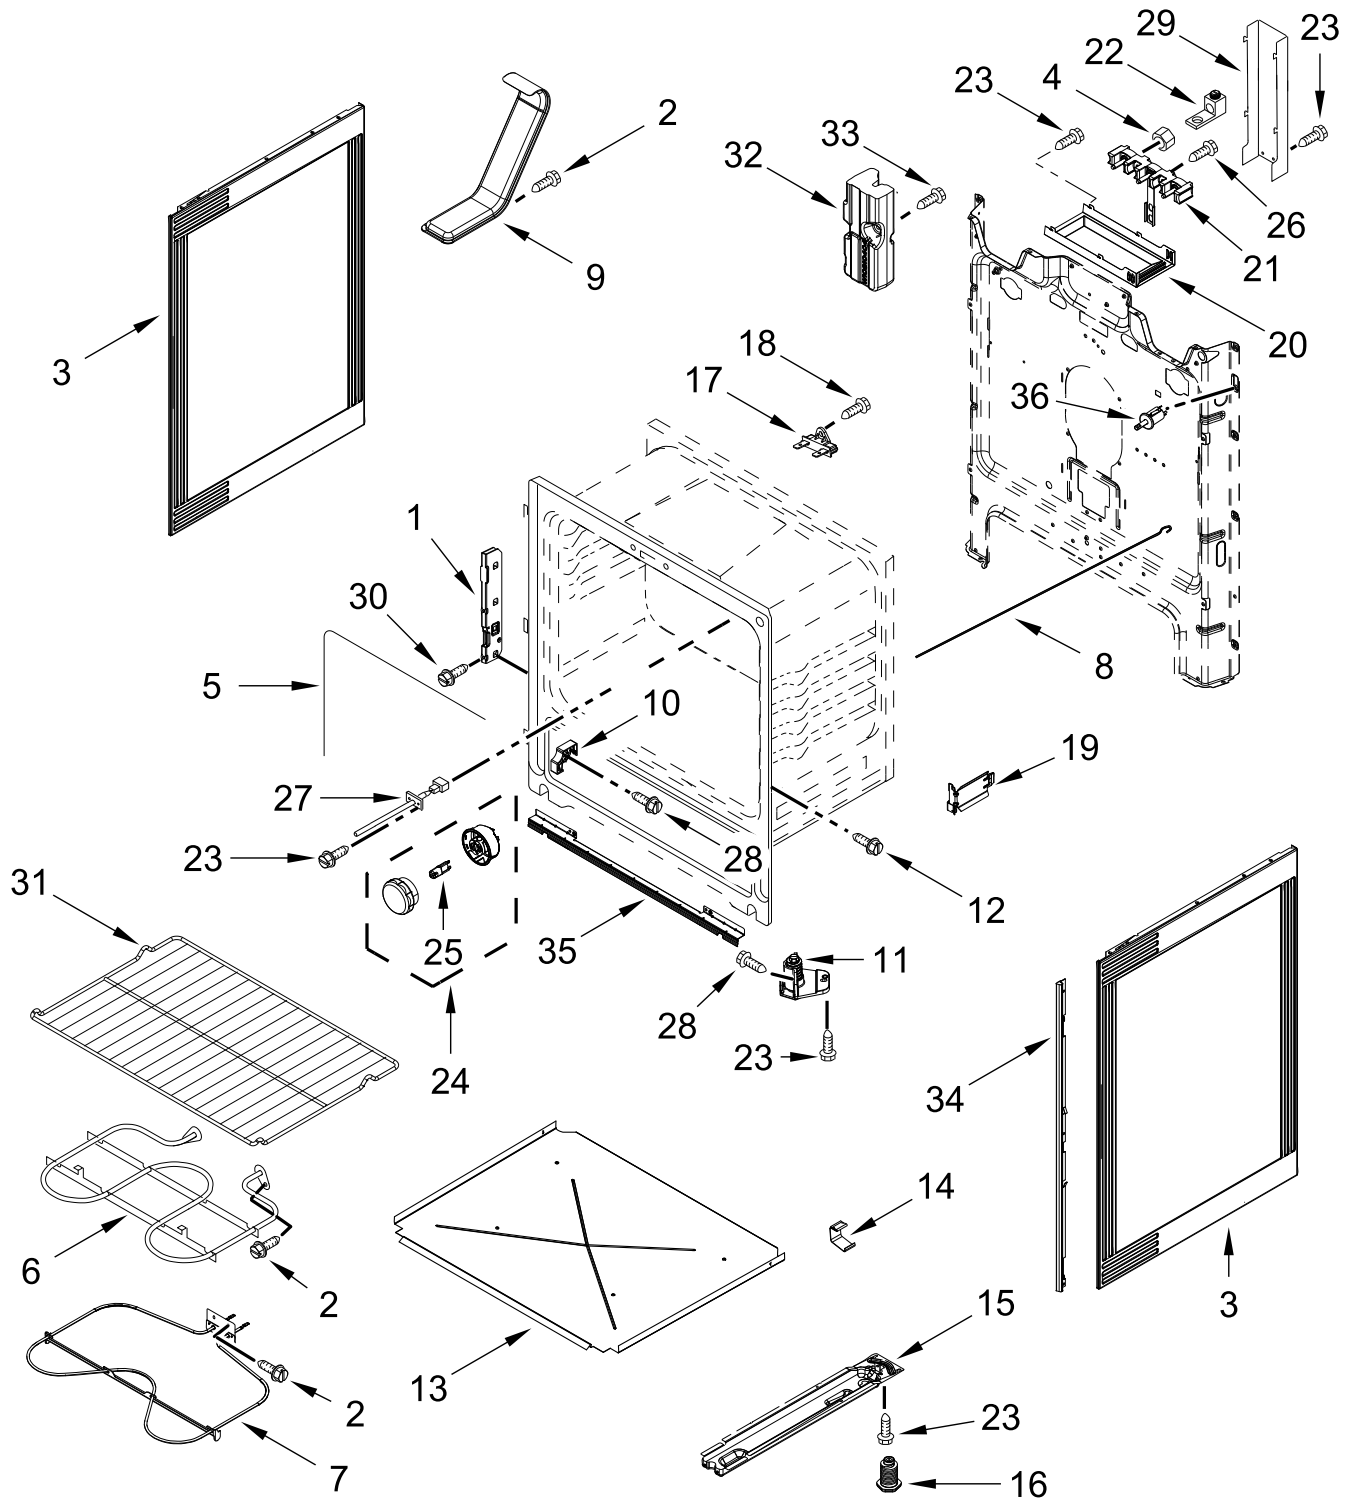

CHASSIS PARTS

CHASSIS PARTS

<u>Illus. No.</u>	<u>Part No.</u>	<u>Description</u>	<u>Illus. No.</u>	<u>Part No.</u>	<u>Description</u>	<u>Illus. No.</u>	<u>Part No.</u>	<u>Description</u>
1	W10289077	Receiver, Hinge	15	W10390008	Base Rail Assembly (Left)	27	W10586204	Sensor
2	3196154	Screw				28	3196169	Screw
3		Panel, Side		W10390007	Base Rail Assembly (Right)	29	W10326122	Cover, Terminal Block
	W10162245	Black				30	W10031780	Screw
4	3400029	Nut	16	W10058460	Foot, Leveling	31	W11173792	Rack, Oven
5	W10129032	Seal, Door	17	3196548	Fuse, Thermal	32	W10910404	Counterweight
6	9757340	Element, Broil	18	3196172	Screw	33	W11034869	Screw
7	W11022836	Element, Bake	19	W10404688	Clip, Oven Support	34	W11510560	Barrier Rail, Rubber (Left and Right)
8	9757239	Rod, Door Switch	20	3186034	Bracket, Service	35	W11464547	Bracket, Front Frame
9	W10134285	Tube, Vent	21	W10245259	Block, Terminal	36	W11511828	Switch, Door
10	W10674705	Glide, Drawer Front	22	W10281322	Kit, Bare Wire Adapter Block			FOLLOWING PARTS NOT ILLUSTRATED
11	W10341186	Front Foot Assembly	23	3196178	Screw			
12	W10067840	Screw	24	W11634772	Light Assembly		8273263	Insulation, Wrap
13	8054068	Retainer, Insulation	25	W10571723	Bulb, Halogen 40 Watts		8272611	Insulation, Back
14	W10137382	Clip, Panel	26	3400016	Screw		W10333344	Insulation, Flue