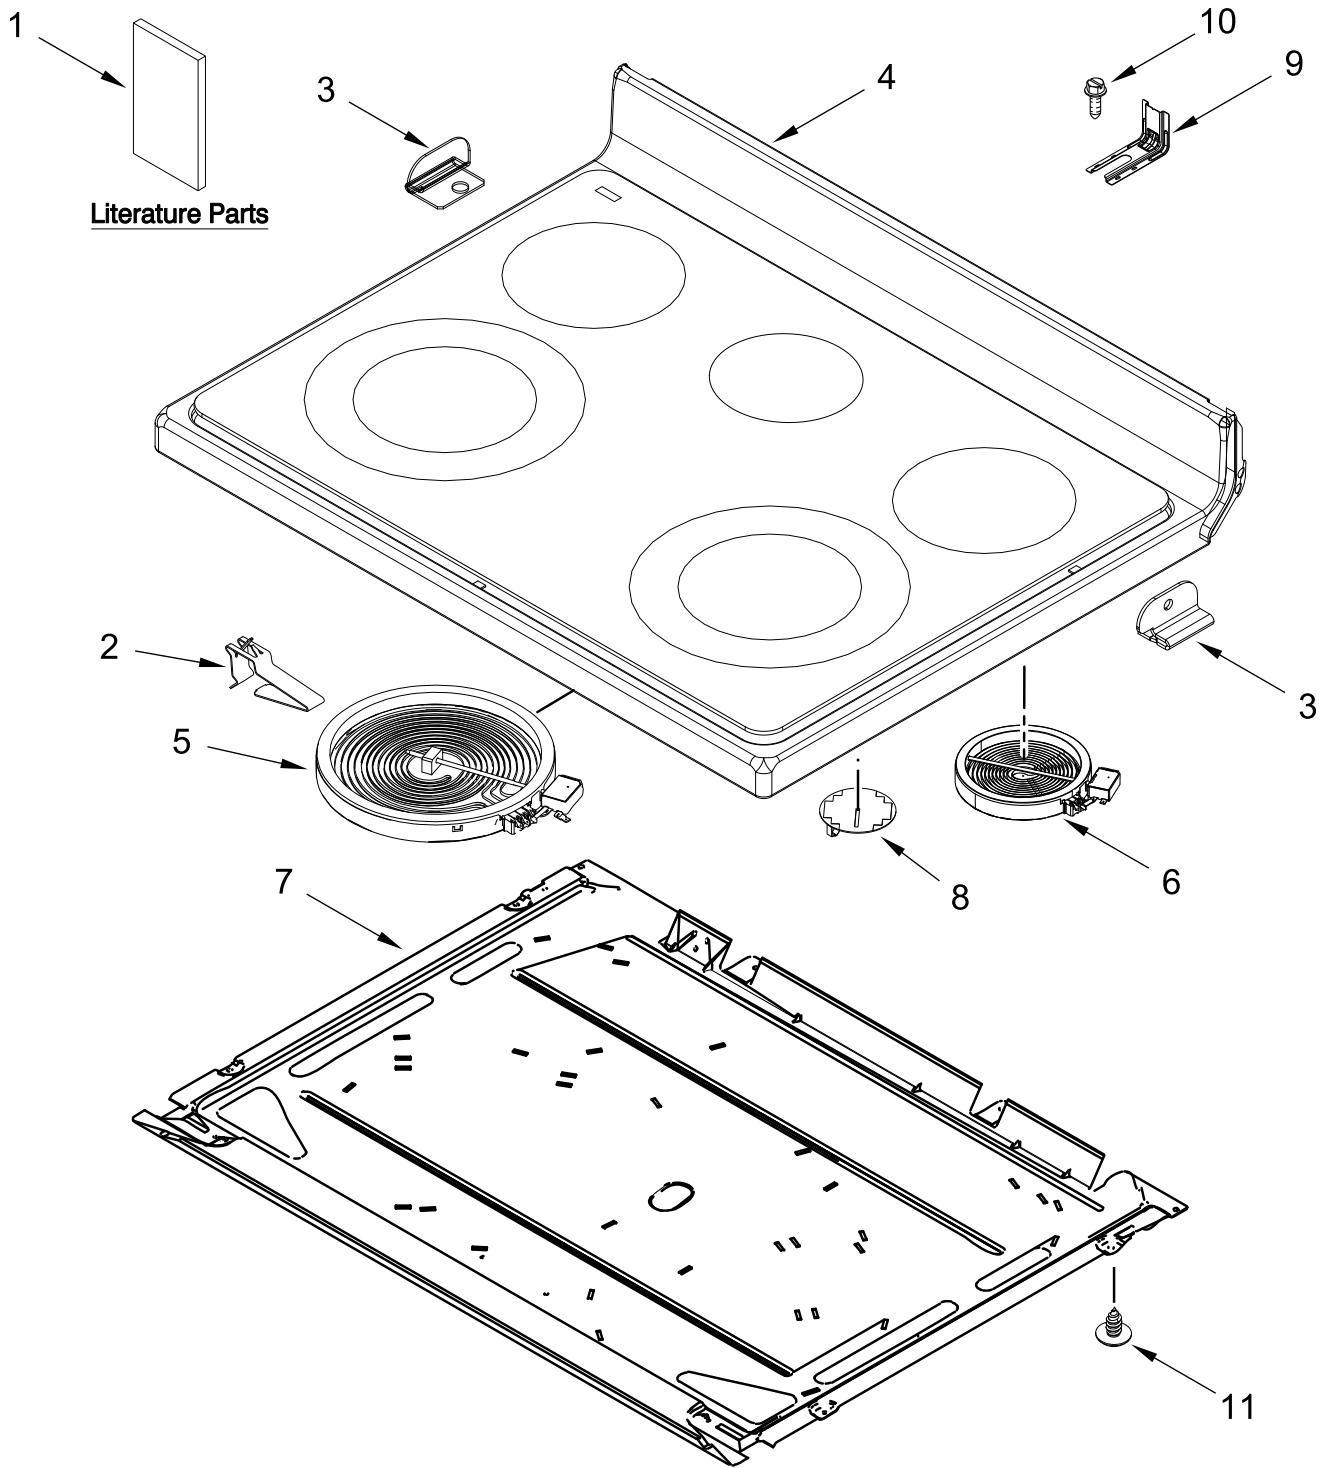

ELECTRIC RANGE

MODELS:

WFES3330RS0 (Stainless)

COOKTOP PARTS

COOKTOP PARTS

<u>Illus. No.</u>	<u>Part No.</u>	<u>Description</u>	<u>Illus. No.</u>	<u>Part No.</u>	<u>Description</u>	<u>Illus. No.</u>	<u>Part No.</u>	<u>Description</u>
1		Literature Parts	5	W10275048	Element (3000 and 1400W)	10	7101P485-60	Screw, Anti-Tip Kit
	W11617173	Owners Manual			(Left Front and Right Front)	11	3196169	Screw
	W11618614	Quick Start Guide						FOLLOWING PARTS NOT ILLUSTRATED
	W11618626	Tech Sheet	6	W10248261	Element (1200W)		W11702766	Harness, Main
2	W11600012	Spring, Element			(Left Rear and Right Rear)		W11134603	Harness, Cooktop (Left)
3	W10607641	Bracket, Cooktop (Left)	7	W10691223	Pan, Radiant Element		W11134845	Harness, Cooktop (Right)
	W10607642	Bracket, Cooktop (Right)	8	W11668631	Element, Warm Zone		W11598759	Harness, Warm Zone
4		Cooktop			(Center)			
	W11629477	Black	9	W11379945	Bracket, Anti-Tip			

CONTROL PANEL PARTS

CONTROL PANEL PARTS

<u>Illus.</u> <u>No.</u>	<u>Part No.</u>	<u>Description</u>	<u>Illus.</u> <u>No.</u>	<u>Part No.</u>	<u>Description</u>	<u>Illus.</u> <u>No.</u>	<u>Part No.</u>	<u>Description</u>
1		Endcap	5	3196178	Screw	12	3196169	Screw
	W11213290	Black (Left)	6		Control, Electronic (LCX)	13	3196165	Screw
	W11213292	Black (Right)				14		Bracket, Eye Brow
2	W11290750	Bracket, Control		W11637089	Black		W11443964	Black
3		Console, Assembly	7		Knob			
	W11375821	Stainless		W11331196	Black			
4	W10437092	Switch, Infinite (Left Front and Right Front)	8	W10134247	Shield, Heat			
			9	3400882	Screw			
			10	8272473	Cover, Upper Rear			
	W10578768	Switch, Infinite (Left Rear and Right Rear)	11	W10525121	Bracket, Console Mounting			