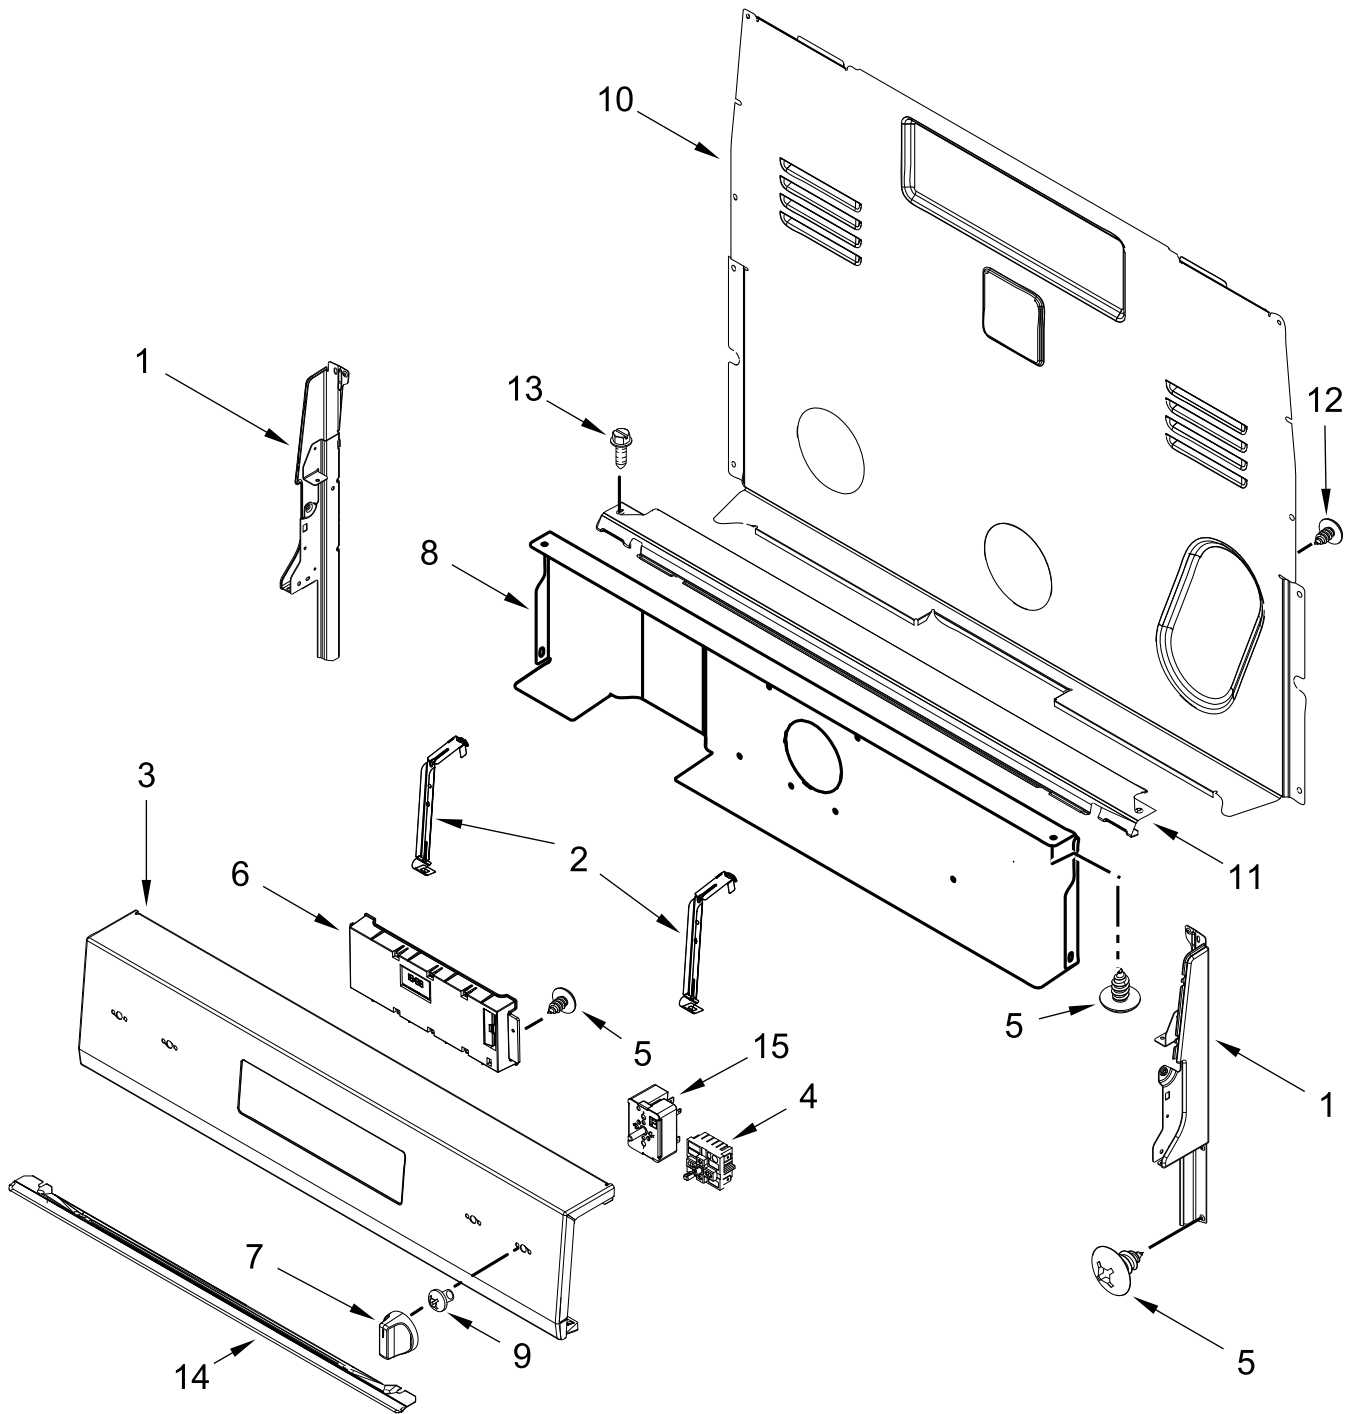

ELECTRIC RANGE

MODELS:

WFES3330RS0 (Stainless)

COOKTOP PARTS

COOKTOP PARTS

<u>Illus. No.</u>	<u>Part No.</u>	<u>Description</u>	<u>Illus. No.</u>	<u>Part No.</u>	<u>Description</u>	<u>Illus. No.</u>	<u>Part No.</u>	<u>Description</u>
1		Literature Parts	5	W10275048	Element (3000 and 1400W)	10	7101P485-60	Screw, Anti-Tip Kit
	W11617173	Owners Manual			(Left Front and Right Front)	11	3196169	Screw
	W11618614	Quick Start Guide						FOLLOWING PARTS NOT ILLUSTRATED
	W11618626	Tech Sheet	6	W10248261	Element (1200W)		W11702766	Harness, Main
2	W11600012	Spring, Element			(Left Rear and Right Rear)		W11134603	Harness, Cooktop (Left)
3	W10607641	Bracket, Cooktop (Left)	7	W10691223	Pan, Radiant Element		W11134845	Harness, Cooktop (Right)
	W10607642	Bracket, Cooktop (Right)	8	W11668631	Element, Warm Zone		W11598759	Harness, Warm Zone
4		Cooktop			(Center)			
	W11629477	Black	9	W11379945	Bracket, Anti-Tip			

CONTROL PANEL PARTS

CONTROL PANEL PARTS

<u>Illus.</u> <u>No.</u>	<u>Part No.</u>	<u>Description</u>	<u>Illus.</u> <u>No.</u>	<u>Part No.</u>	<u>Description</u>	<u>Illus.</u> <u>No.</u>	<u>Part No.</u>	<u>Description</u>
1		Endcap	5	3196178	Screw	12	3196169	Screw
	W11213290	Black (Left)	6		Control, Electronic (LCX)	13	3196165	Screw
	W11213292	Black (Right)				14		Bracket, Eye Brow
2	W11290750	Bracket, Control		W11637089	Black		W11443964	Black
3		Console, Assembly	7		Knob			
	W11375821	Stainless		W11331196	Black			
4	W10437092	Switch, Infinite (Left Front and Right Front)	8	W10134247	Shield, Heat			
			9	3400882	Screw			
			10	8272473	Cover, Upper Rear			
	W10578768	Switch, Infinite (Left Rear and Right Rear)	11	W10525121	Bracket, Console Mounting			