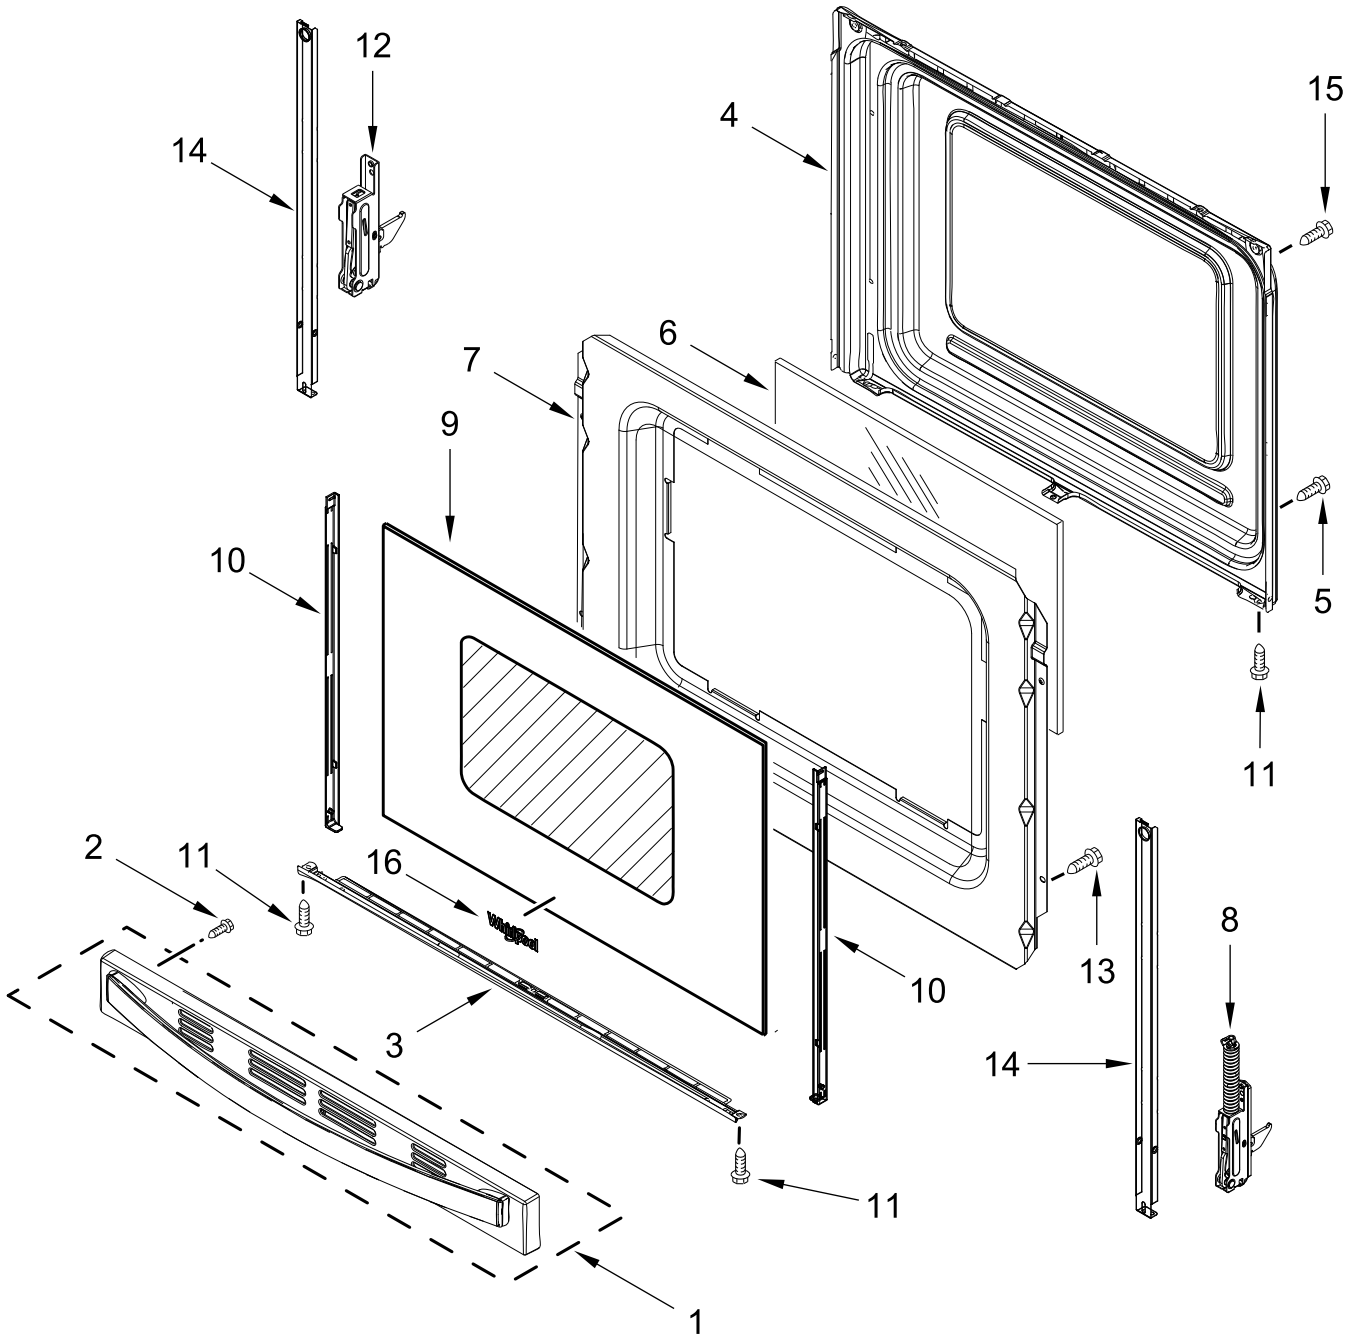

DOOR PARTS

DOOR PARTS

<u>Illus. No.</u>	<u>Part No.</u>	<u>Description</u>	<u>Illus. No.</u>	<u>Part No.</u>	<u>Description</u>	<u>Illus. No.</u>	<u>Part No.</u>	<u>Description</u>
1		Handle and Vent Assembly	7	W11380221	Retainer, Insulation	12	W10299227	Hinge, Door (Passive)
	W11353054	Stainless	8	W10299225	Hinge, Active	13	W10031780	Screw
2	W10465158	Screw	9		Glass Assembly, Outer Door	14	W11379944	Strap, Door
3		Trim, Lower Door		W11624777	Black	15	W10200660	Screw
	W11444043	Black	10		Trim, Side	16	W10884775	Badge
4	9761344	Liner, Door		W10746436	Black (Left)			
5	W10031790	Screw		W10746435	Black (Right)			
6	W11367326	Glass, Inner	11	W10327235	Screw