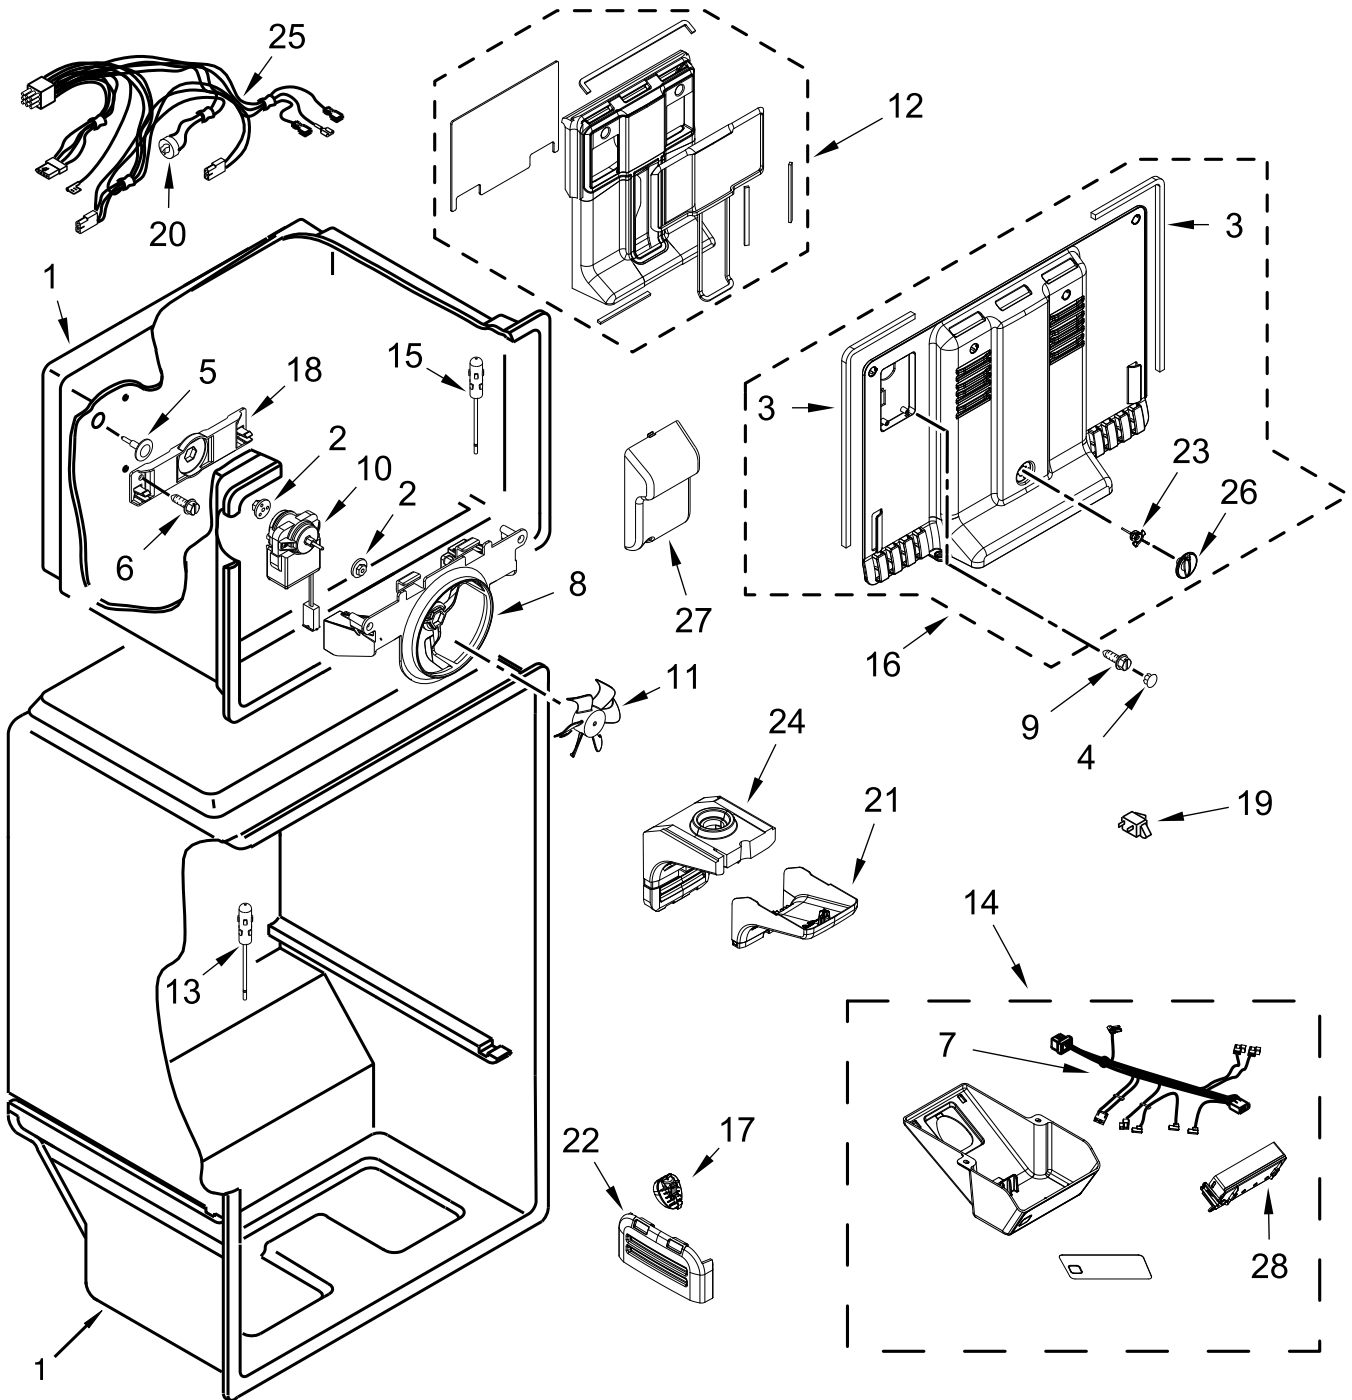

LINER PARTS

LINER PARTS

<u>Illus. No.</u>	<u>Part No.</u>	<u>Description</u>	<u>Illus. No.</u>	<u>Part No.</u>	<u>Description</u>	<u>Illus. No.</u>	<u>Part No.</u>	<u>Description</u>
1		Liner (Not Serviced)	11	2163777	Fan Blade	21	W10705209	Cover, Air Diffuser
2	2197380	Grommet	12	W10676682	Assembly, Evaporator Plenum	22	W10638176	Cup, Air Diffuser
3	W10709194	Gasket, Evaporator Cover	13	W11108173	Thermistor, Refrigerator	23	W10570951	Baffle, Air Manual
4	W10487421	Cover, Screw	14	W11504958	Assembly, Box Control	24	W10633587	Assembly, Air Diffuser
5		Hole Plug	15	W10384183	Thermistor	25	W11314499	Assembly, Evaporator Fan Wire (Includes Thermal Fuse)
	941839	White	16	W11510096	Cover, Evaporator	26	W10570952	Knob, Air Control
6	488208	Screw	17	W11429584	Module, LED	27	W11341625	Cover, Water Tube
7	W11203360	Wire Assembly, Control Box	18	2254454	Bracket, Evaporator Fan Rear	28	W11476561	Control, Electronic
8	W10321162	Bracket, Fan Motor	19	W11514900	Switch, Light			
9	8281232	Screw	20	W10392132	Bi-Metal, Defrost			
10	2315539	Motor, Evaporator Fan						