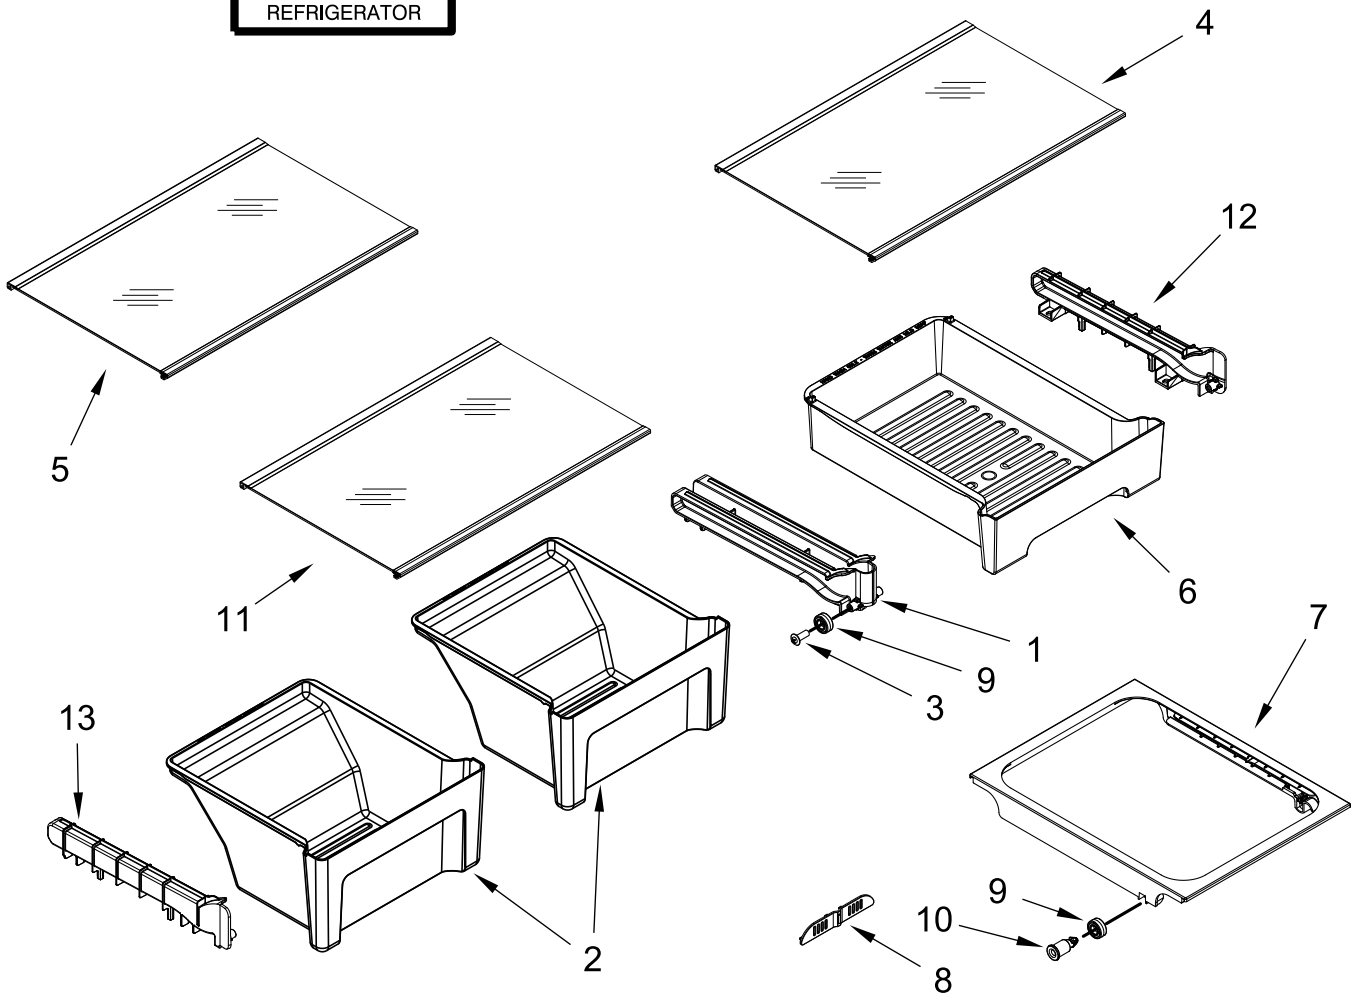

LINER PARTS

LINER PARTS

<u>Illus. No.</u>	<u>Part No.</u>	<u>Description</u>	<u>Illus. No.</u>	<u>Part No.</u>	<u>Description</u>	<u>Illus. No.</u>	<u>Part No.</u>	<u>Description</u>
1		Liner (Not Serviced)	11	2163777	Fan Blade	21	W10705209	Cover, Air Diffuser
2	2197380	Grommet	12	W10676682	Assembly, Evaporator Plenum	22	W10638176	Cup, Air Diffuser
3	W10709194	Gasket, Evaporator Cover	13	W11108173	Thermistor, Refrigerator	23	W10570951	Baffle, Air Manual
4	W10487421	Cover, Screw	14	W11504958	Assembly, Box Control	24	W10633587	Assembly, Air Diffuser
5		Hole Plug	15	W10384183	Thermistor	25	W11314499	Assembly, Evaporator Fan Wire (Includes Thermal Fuse)
	941839	White	16	W11510096	Cover, Evaporator	26	W10570952	Knob, Air Control
6	488208	Screw	17	W11429584	Module, LED	27	W11341625	Cover, Water Tube
7	W11203360	Wire Assembly, Control Box	18	2254454	Bracket, Evaporator Fan Rear	28	W11476561	Control, Electronic
8	W10321162	Bracket, Fan Motor	19	W11514900	Switch, Light			
9	8281232	Screw	20	W10392132	Bi-Metal, Defrost			
10	2315539	Motor, Evaporator Fan						

SHELF PARTS

FREEZER

REFRIGERATOR

SHELF PARTS

<u>Illus.</u> <u>No.</u>	<u>Part No.</u>	<u>Description</u>	<u>Illus.</u> <u>No.</u>	<u>Part No.</u>	<u>Description</u>	<u>Illus.</u> <u>No.</u>	<u>Part No.</u>	<u>Description</u>
1	W11526406	Rail, Center Track	8	W10356844	Control, Humidity	13	W11526404	Rail, Track (Left Hand)
2	W10668872	Assembly, Crisper Pan	9	W10628713	Roller, Pan	14	W11553150	Assembly, FC Shelf
3	3400065	Screw (Stainless)	10	W10628712	Axle, Roller			
4	W10628707	Assembly, Shelf	11	W11553145	Shelf Assembly, Crisper			
5	W11553146	Assembly, RC Shelf	12	W11526405	Rail, Track (Right Hand)			
6	W10714006	Pan, Meat						
7	W10628698	Holder, Meat Pan						