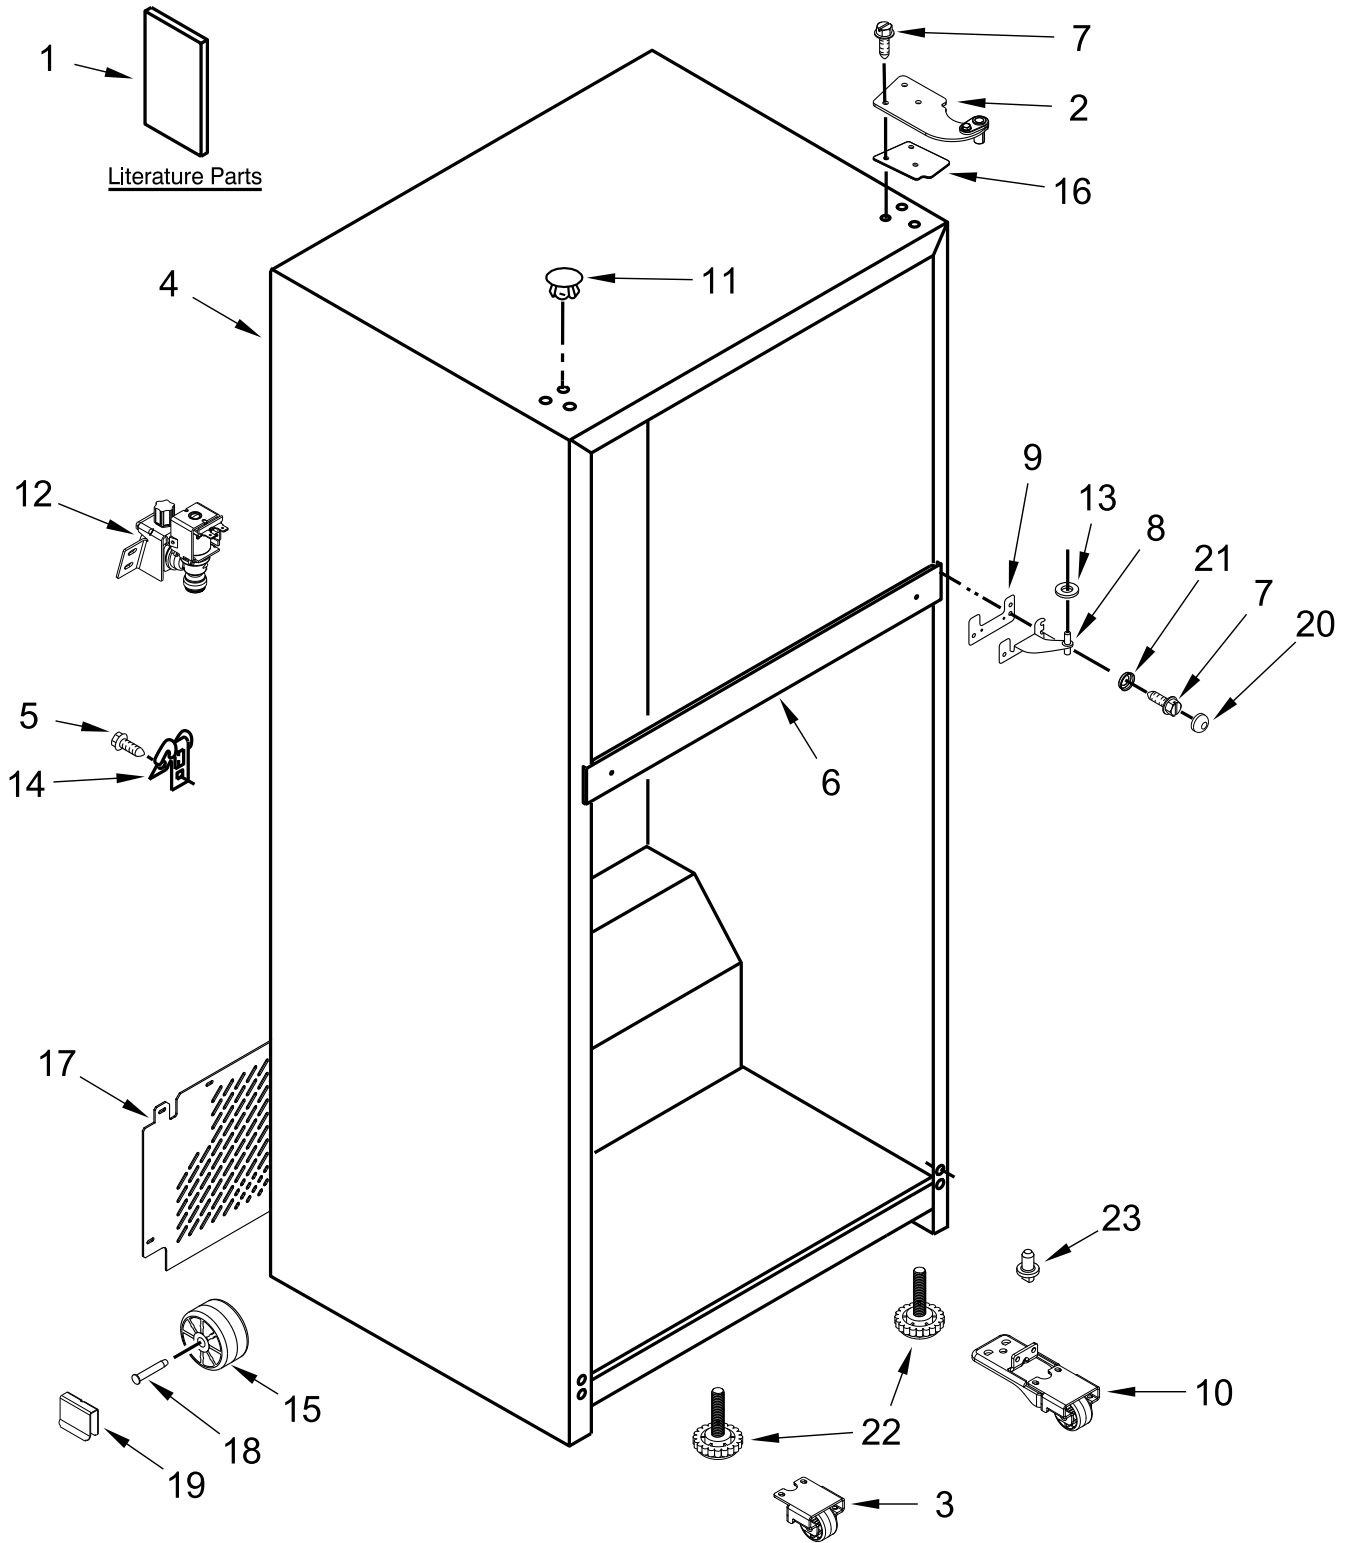

REFRIGERATOR

MODELS:

WRT549SZDW05 (White)

WRT549SZDB05 (Black)

WRT549SZDM05 (Stainless)

CABINET PARTS

CABINET PARTS

<u>Illus. No.</u>	<u>Part No.</u>	<u>Description</u>	<u>Illus. No.</u>	<u>Part No.</u>	<u>Description</u>	<u>Illus. No.</u>	<u>Part No.</u>	<u>Description</u>
1		Literature Parts	8	2254618	Hinge, Center	16	W10883637	Shim, Top Hinge
	W11511780	Tech Sheet	9	2183852	Shim, Hinge Center	17	W11307288	Cover, Unit
	W11507956	Use and Care Guide	10	W10843861	Lower Hinge and Roller Assembly	18	981126	Axle, Roller
	W11644004	Energy Guide				19	2174706	Clip, Roller
2	W10300065	Assembly, Top Right Hinge	11		Plug, Hole	20		Cap, Dome
				W10520304	White		W10674771	White
				W10520305	Black		W10679135	Black
3	W10842654	Assembly, Roller		W10520307	Grey		W10679139	Grey
4		Cabinet (Not Serviced)	12	W10498995	Valve, Inlet	21	W10674773	Cap, Washer Dome
5	489442	Screw	13	489341	Washer, Plastic	22	W10671258	Leveler
6		Rail, Center (Not Serviced)	14	W11242280	Clamp, Power Cord	23	W10638688	Hinge Pin
7	489497	Screw	15	W10475495	Roller			