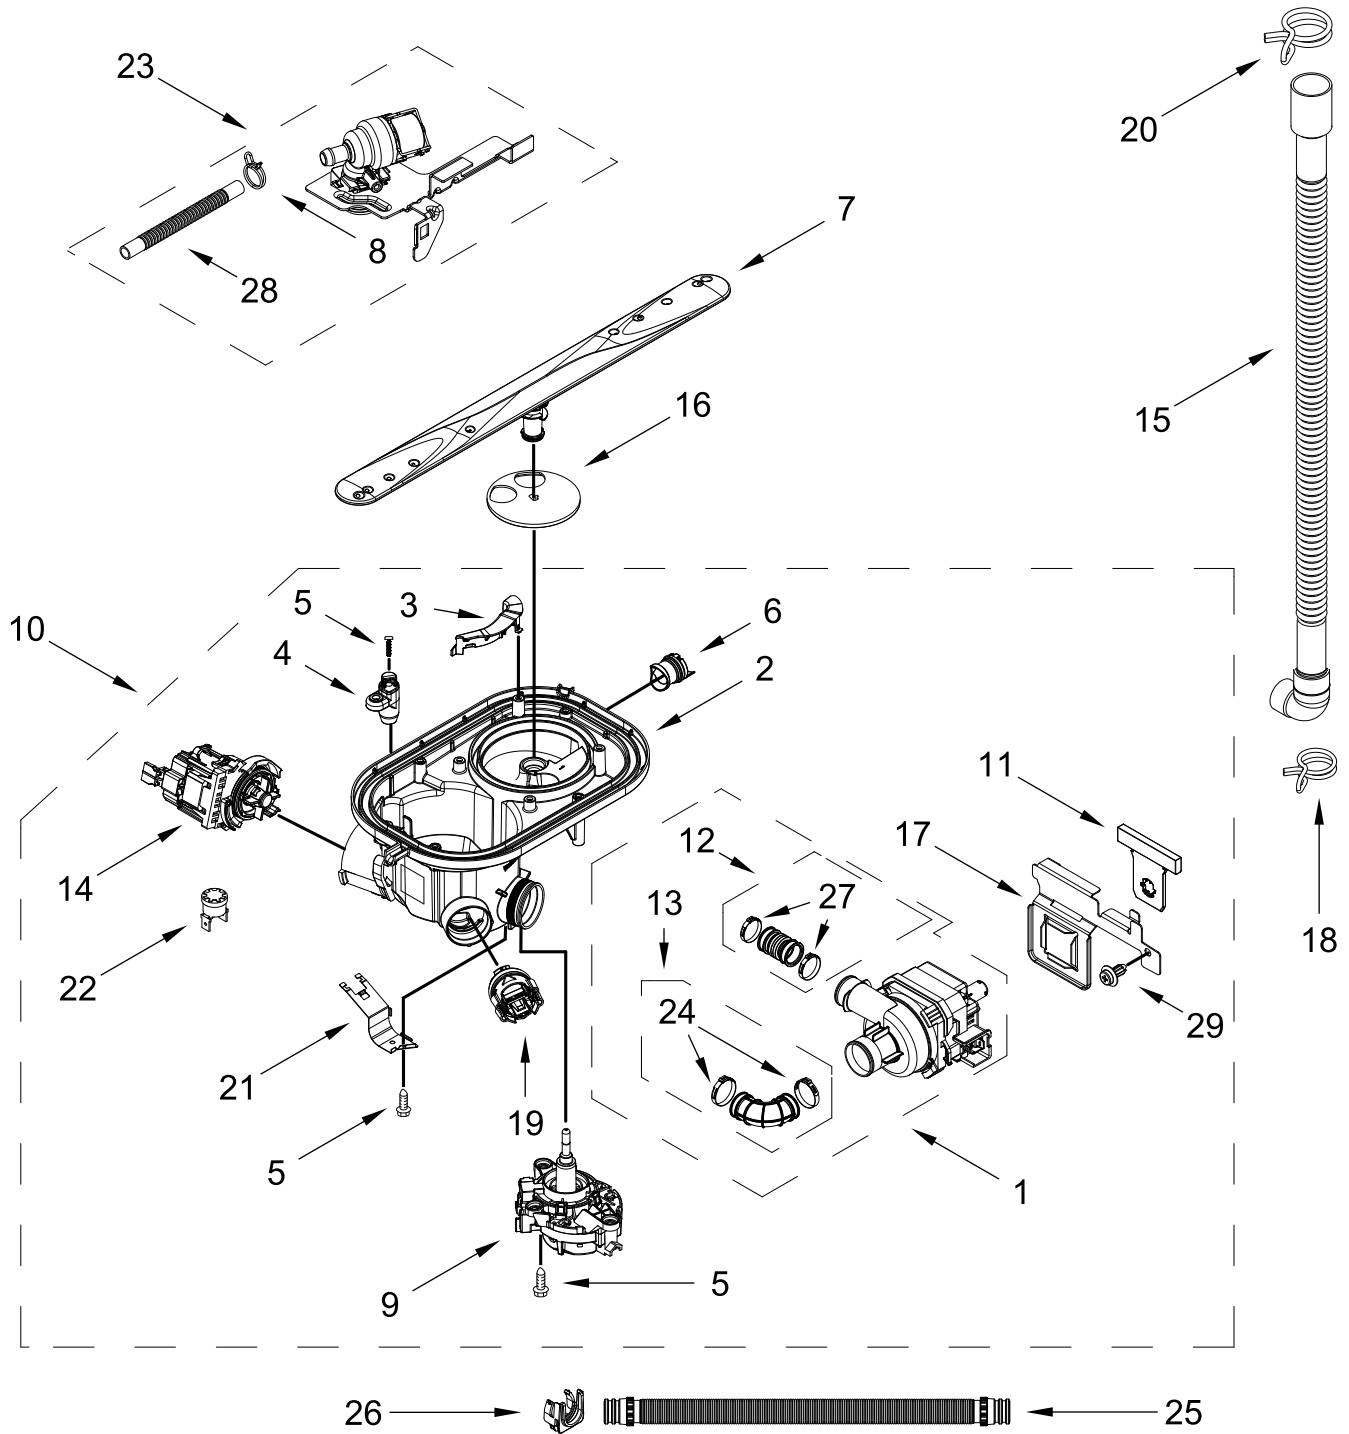

PUMP, WASHARM AND MOTOR PARTS

PUMP, WASHARM AND MOTOR PARTS

<u>Illus.</u> <u>No.</u>	<u>Part No.</u>	<u>Description</u>	<u>Illus.</u> <u>No.</u>	<u>Part No.</u>	<u>Description</u>	<u>Illus.</u> <u>No.</u>	<u>Part No.</u>	<u>Description</u>
1	W11035712	Pump Assembly	10	W11299377	Motor & Sump Assembly	20	370445	Clamp, Hose
2	W11034554	Sump with Seal (Includes 3, 4, 5, 6 & 9)	11	W11450247	Isolator, Rear Motor	21	W11163419	Bracket, Thermostat
3	W10891543	Diffuser, Inlet	12	W11250985	Hose, Pressure	22	W11193089	Thermostat (Included with Main Wiring Harness)
4	W11050773	Drain Vent Assembly	13	W10900389	Hose, Suction	23	W11025970	Fill Valve Assembly
5	9741232	Screw	14	W11035709	Motor, Drain	24	W11122851	Clamp, Hose
6	W10891547	Check Valve, Drain	15	W11131184	Hose, Drain	25	W11036159	Hose
7	W11164607	Wash Arm Assembly	16	W11175571	Disc, Diverter	26	W11036143	Clip, Hose
8	371505	Clamp, Hose	17	W11497568	Bracket, Rear Motor	27	W10466656	Clamp, Hose
9		Diverter Valve Motor (Not Serviced)	18	W11236576	Clamp, Hose	28	W11036287	Hose, Inlet
			19	W11126174	Indicator, Optical Wash	29	W11418271	Fastener