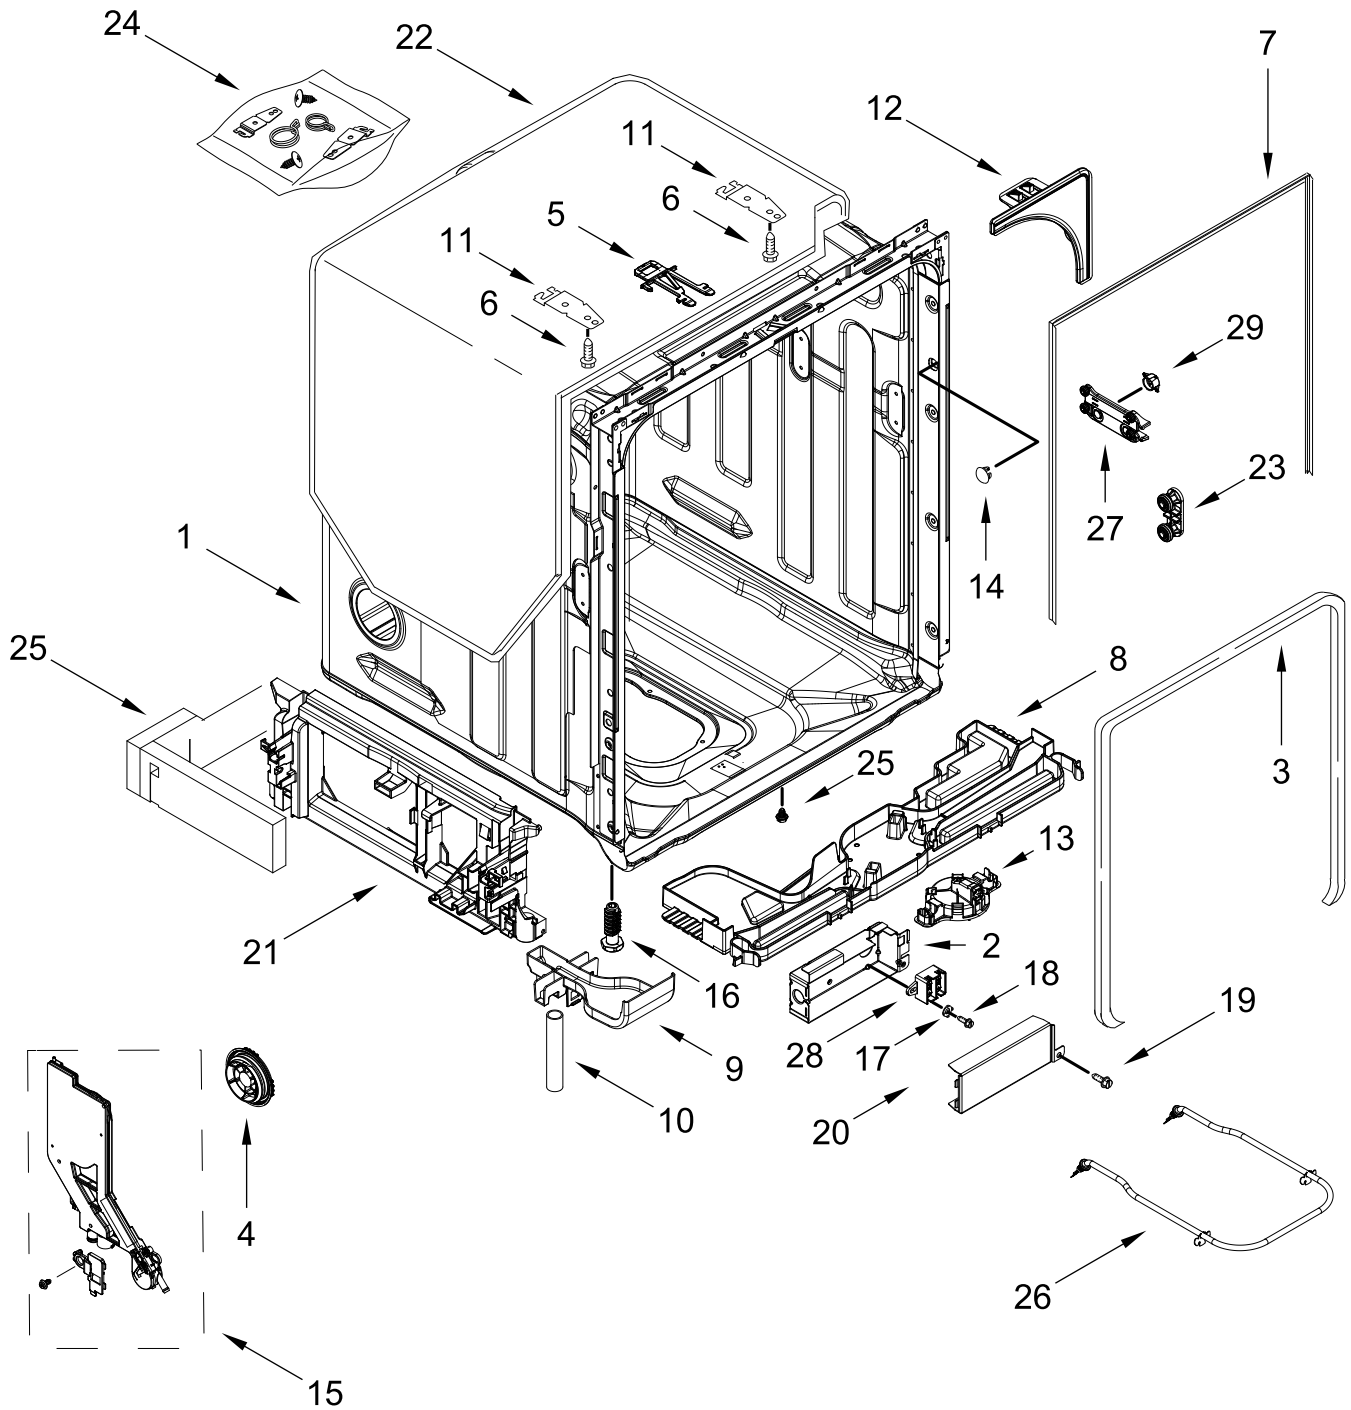

TUB AND FRAME PARTS

TUB AND FRAME PARTS

<u>Illus.</u> <u>No.</u>	<u>Part No.</u>	<u>Description</u>	<u>Illus.</u> <u>No.</u>	<u>Part No.</u>	<u>Description</u>	<u>Illus.</u> <u>No.</u>	<u>Part No.</u>	<u>Description</u>
1	W11120458	Tub Assembly (includes gasket)	14	W11184083	Plug, Tub	24	W11362500	Miscellaneous Parts Bag (Contains 2 Screws, 2 Clamps, & 2 Brackets)
2	W11226744	Base, Terminal Box	15	W11429970	Water Inlet Assembly			
3	W11035860	Gasket, Tub	16	W11455395	Leg, Leveling	25	3400892	Screw
4	W11429974	Nut, Water Inlet	17	3378128	Washer, Pronged Cup	26	W11536143	Heater Element Assembly
5	W11090487	Strike, Latch	18	3400014	Screw, Grounding	27		Tub Mount, Third Level Rack
6	W11296374	Screw	19	W10277003	Screw			
7	W11165091	Seal, Cabinet	20	W11226746	Cover, Terminal Box			
8	W11025993	Drip Tray	21		Side Support, Tub		W11094449	Left Hand
9	W11025986	Funnel, Overfill Protection		W10920122	Left Hand		W11256437	Right Hand
10	W11025988	Funnel Extension		W10920120	Right Hand	28	W11132441	Terminal Block
11	8269145	Bracket, Undercounter	22	W11158115	Shield, Tub Sound	29	W10920244	Nut, Tub
12	W11165093	Cover, Tub Corner	23	W11048217	Tub Mount, Upper Rack			
13	W11255994	Float Switch