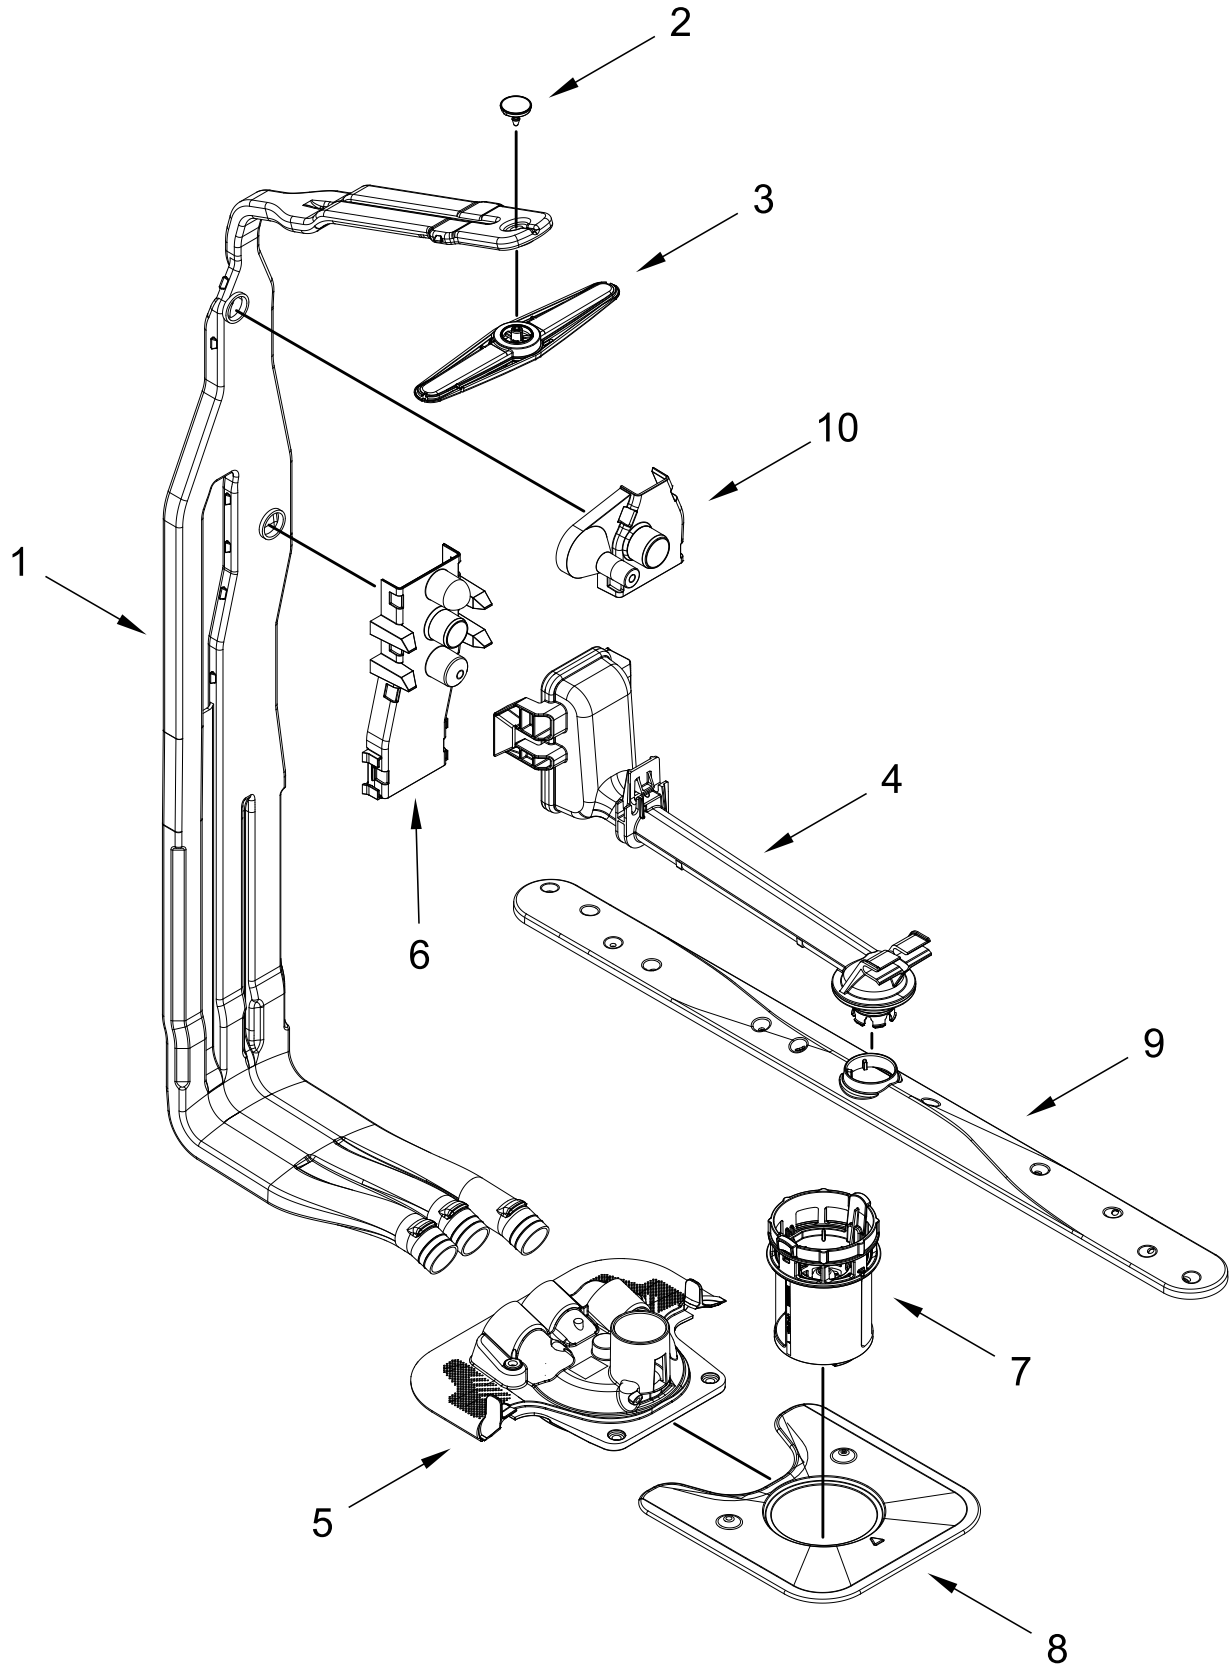

UPPER WASH AND RINSE PARTS

UPPER WASH AND RINSE PARTS

<u>Illus.</u> <u>No.</u>	<u>Part No.</u>	<u>Description</u>	<u>Illus.</u> <u>No.</u>	<u>Part No.</u>	<u>Description</u>	<u>Illus.</u> <u>No.</u>	<u>Part No.</u>	<u>Description</u>
1	W10872558	Feed Tube Assembly	5	W10903465	Cover, Diverter	9	W11043437	Sprayarm, Upper
2	W11039888	Retainer	6	W10892836	Retainer, Docking (2nd Level)	10	W10892835	Retainer, Docking (3rd Level)
3	W11039869	Sprayarm, Third Level	7	W10891533	Filter			
4	W11043452	Manifold	8	W10891539	Screen