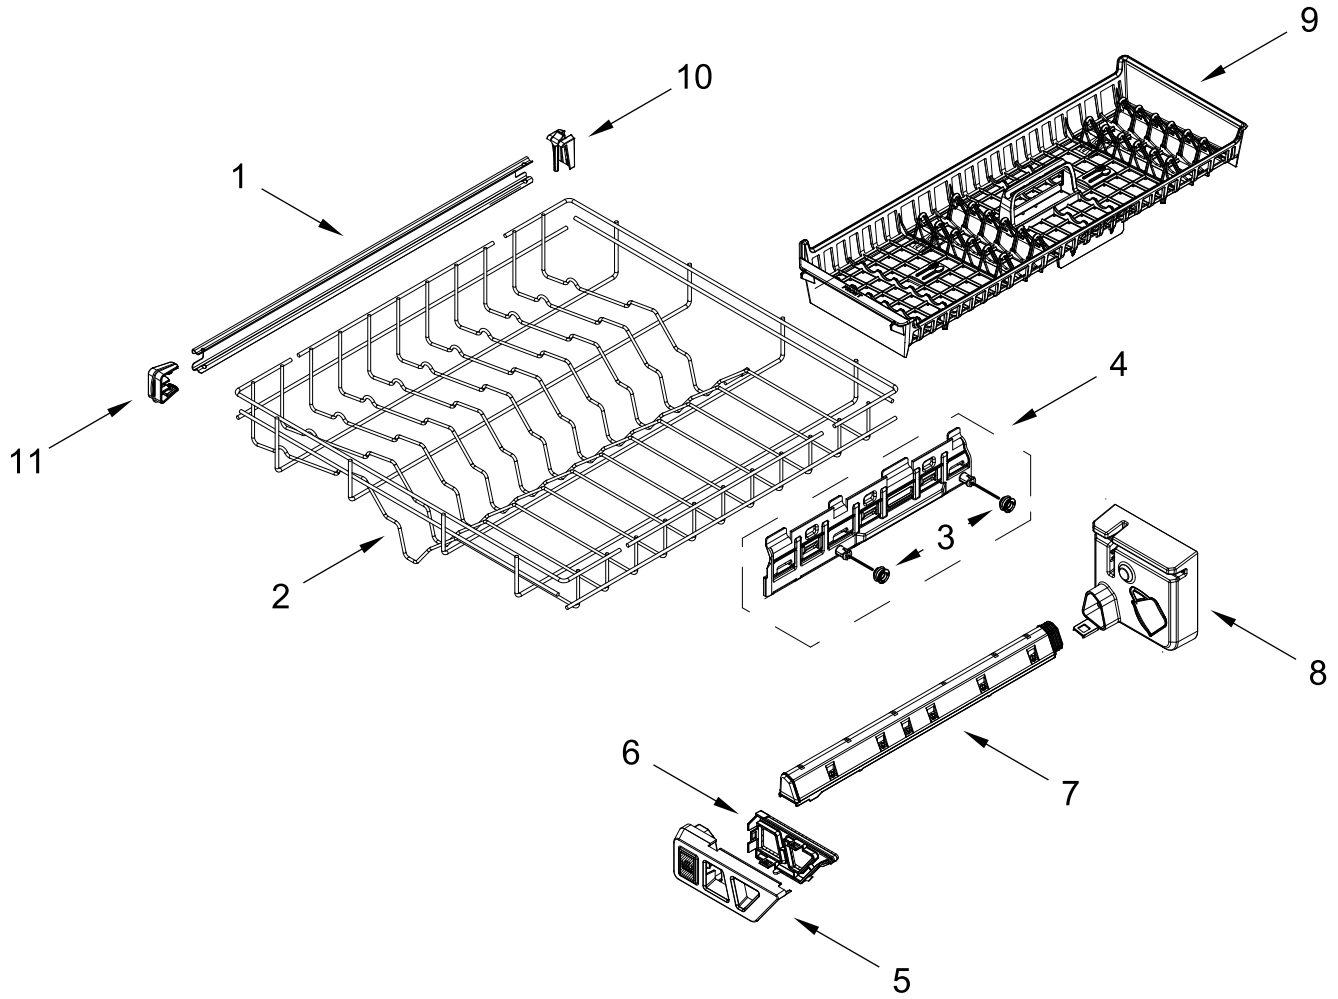

THIRD LEVEL RACK AND TRACK PARTS

THIRD LEVEL RACK AND TRACK PARTS

<u>Illus.</u> <u>No.</u>	<u>Part No.</u>	<u>Description</u>	<u>Illus.</u> <u>No.</u>	<u>Part No.</u>	<u>Description</u>	<u>Illus.</u> <u>No.</u>	<u>Part No.</u>	<u>Description</u>
1	W11441109	Track, Dishrack	5	W11175556	Manifold, Front	10	W11084872	Track Stop, Rear
2	W11127770	Rack, Third Level	6	W11324430	Manifold, Rear	11	W11084874	Track Stop, Front
3	W11048219	Wheel	7	W11175552	Tube, Wash			
4		Mount Assembly, Third Level	8	W11324432	Manifold Assembly			
	W11231350	Left Hand	9	W11087823	Silverware Tray			
	W11231352	Right Hand