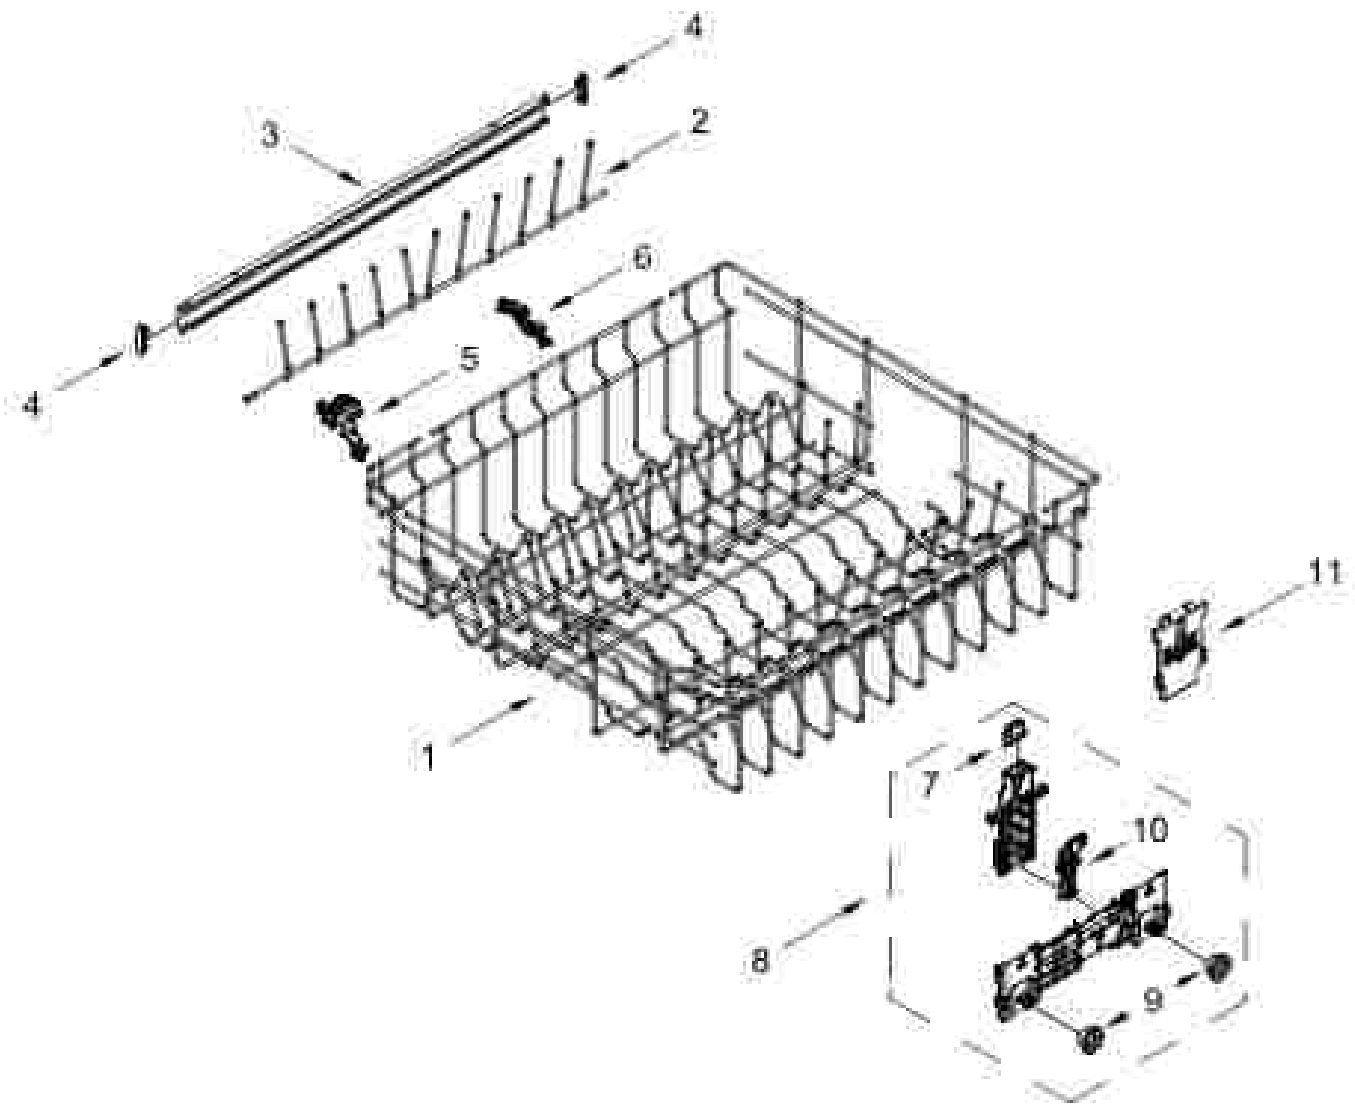

UPPER RACK AND TRACK PARTS

UPPER RACK AND TRACK PARTS

<u>Qty.</u> <u>No.</u>	<u>Part No.</u>	<u>Description</u>	<u>Qty.</u> <u>No.</u>	<u>Part No.</u>	<u>Description</u>
1	W12847878	Distrack, Upper	7	W11287703	Button, Adjuster Arm
2	W11188528	Trm Rack, Fold Down	8		Rack Adjuster
3	3355888	Track, Distrack		W11500620	Left Hand
4	W15082880	End, Track (Non-Removable)		W11500619	Right Hand
5	W11179794	Footplate	9	3379679	Wheel
6	W11173753	Clp, Pktd	10	W11180172	Leveler, Adjuster Arm
			11	W11500752	Clp, Adjuster Arm