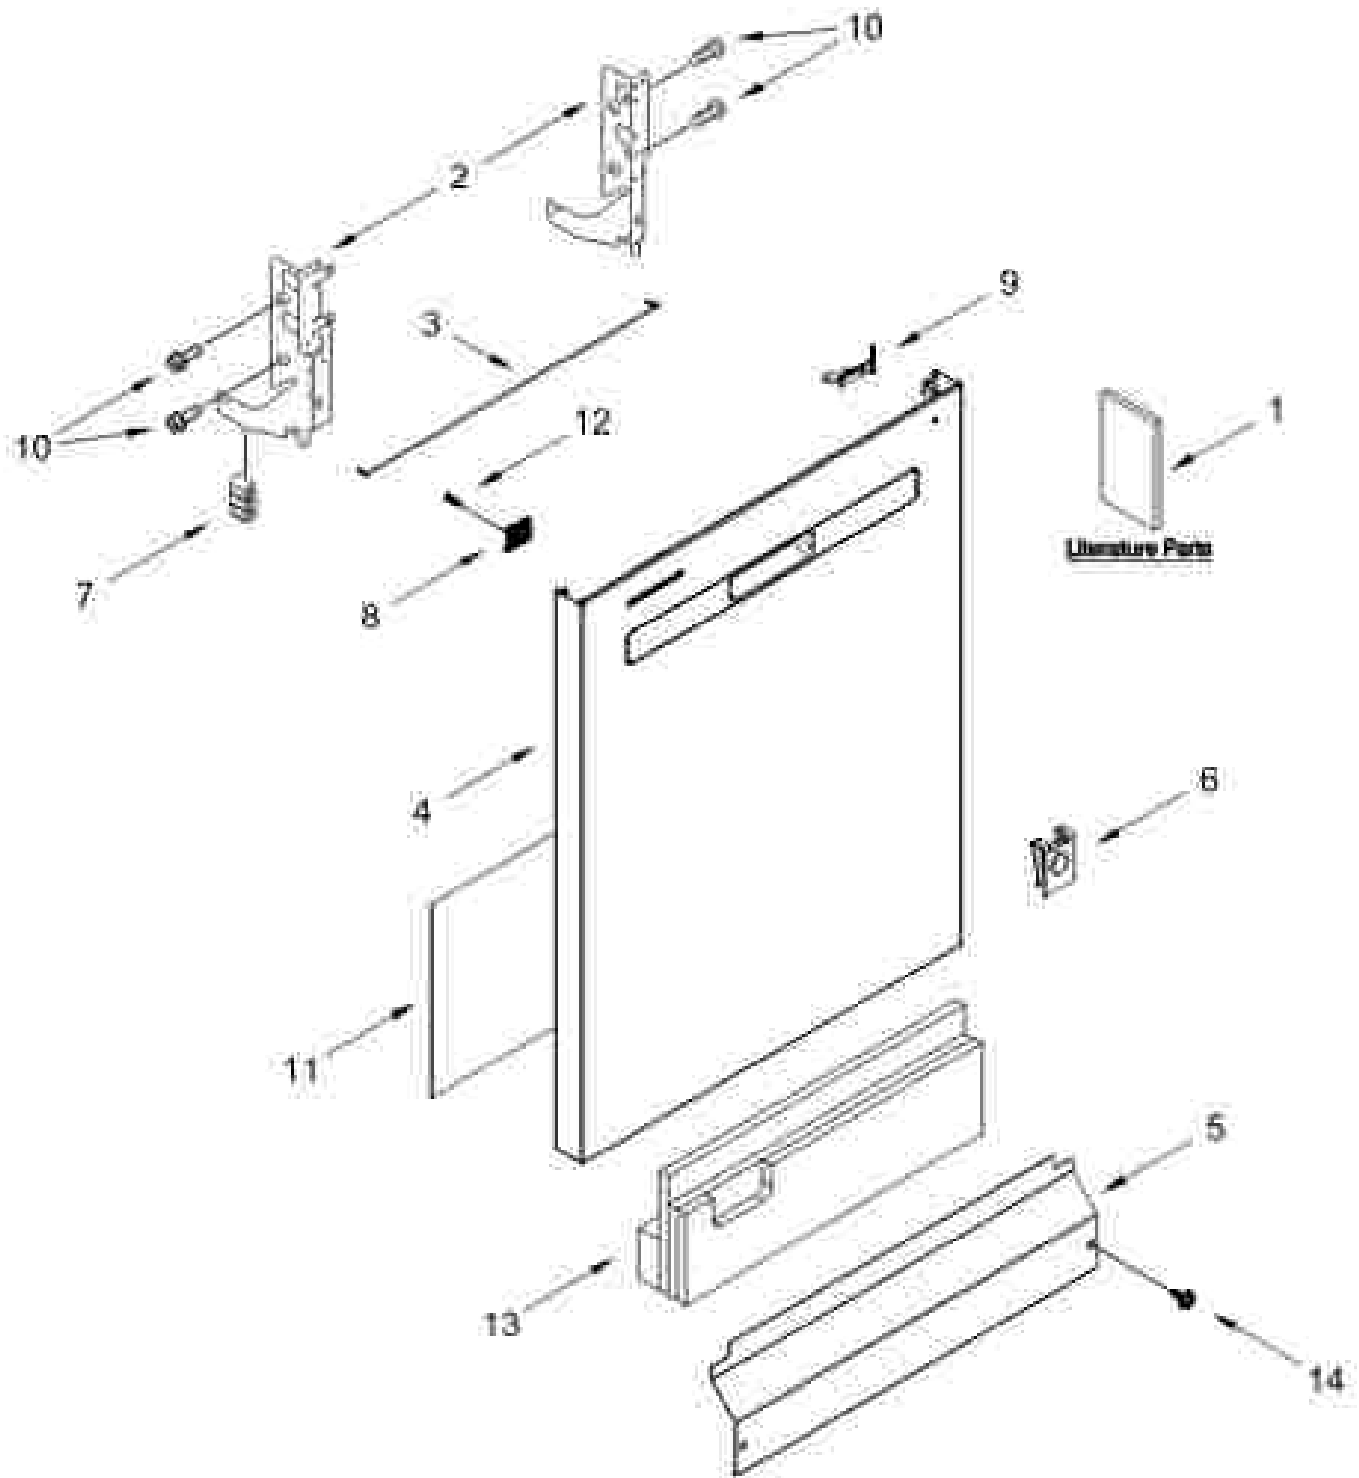

Dishwasher

MODELS:

WCEPT35HAMZ1 (Stainless)

DOOR AND PANEL PARTS

DOOR AND PANEL PARTS

<u>QTY:</u> <u>No.</u>	<u>Part No.</u>	<u>Description</u>	<u>QTY:</u> <u>No.</u>	<u>Part No.</u>	<u>Description</u>	<u>QTY:</u> <u>No.</u>	<u>Part No.</u>	<u>Description</u>
1		Literature Parts:	4		Panel, Front (Includes § 2.3)	8	W11692797	Ball Nut, Front Panel
	W11693926	Energy Guide		W11692193	Sealless	9	W11604190	Light Pipe
	W11692443	Owners Manual			Access Panel	10	3400071	Screw
	W11693444	Tech Sheet	5		(Includes Hardware)	11	W11616697	Insulation, Front Panel
2		Arm, Hinge		W11692739	Block	12	W11671884	Screw
	W11484007	Left Hand	6	W11693399	Linear	13	W11619799	Insulation, Top Panel
	W11484018	Right Hand	7	3268961	Sleeve, Friction	14	300368	Screw (Black)
3	W11693337	Buffer, Door						

CONTROL PANEL AND LATCH PARTS

CONTROL PANEL AND LATCH PARTS

<u>Qty.</u> <u>No.</u>	<u>Part No.</u>	<u>Description</u>
1		Console Assembly
	W11693973	Blade
2	W1032533	Box Connector

<u>Qty.</u> <u>No.</u>	<u>Part No.</u>	<u>Description</u>
3	W1032535	Blade Connector
4	W11693441	Control Electronic
5	W10349405	Screw