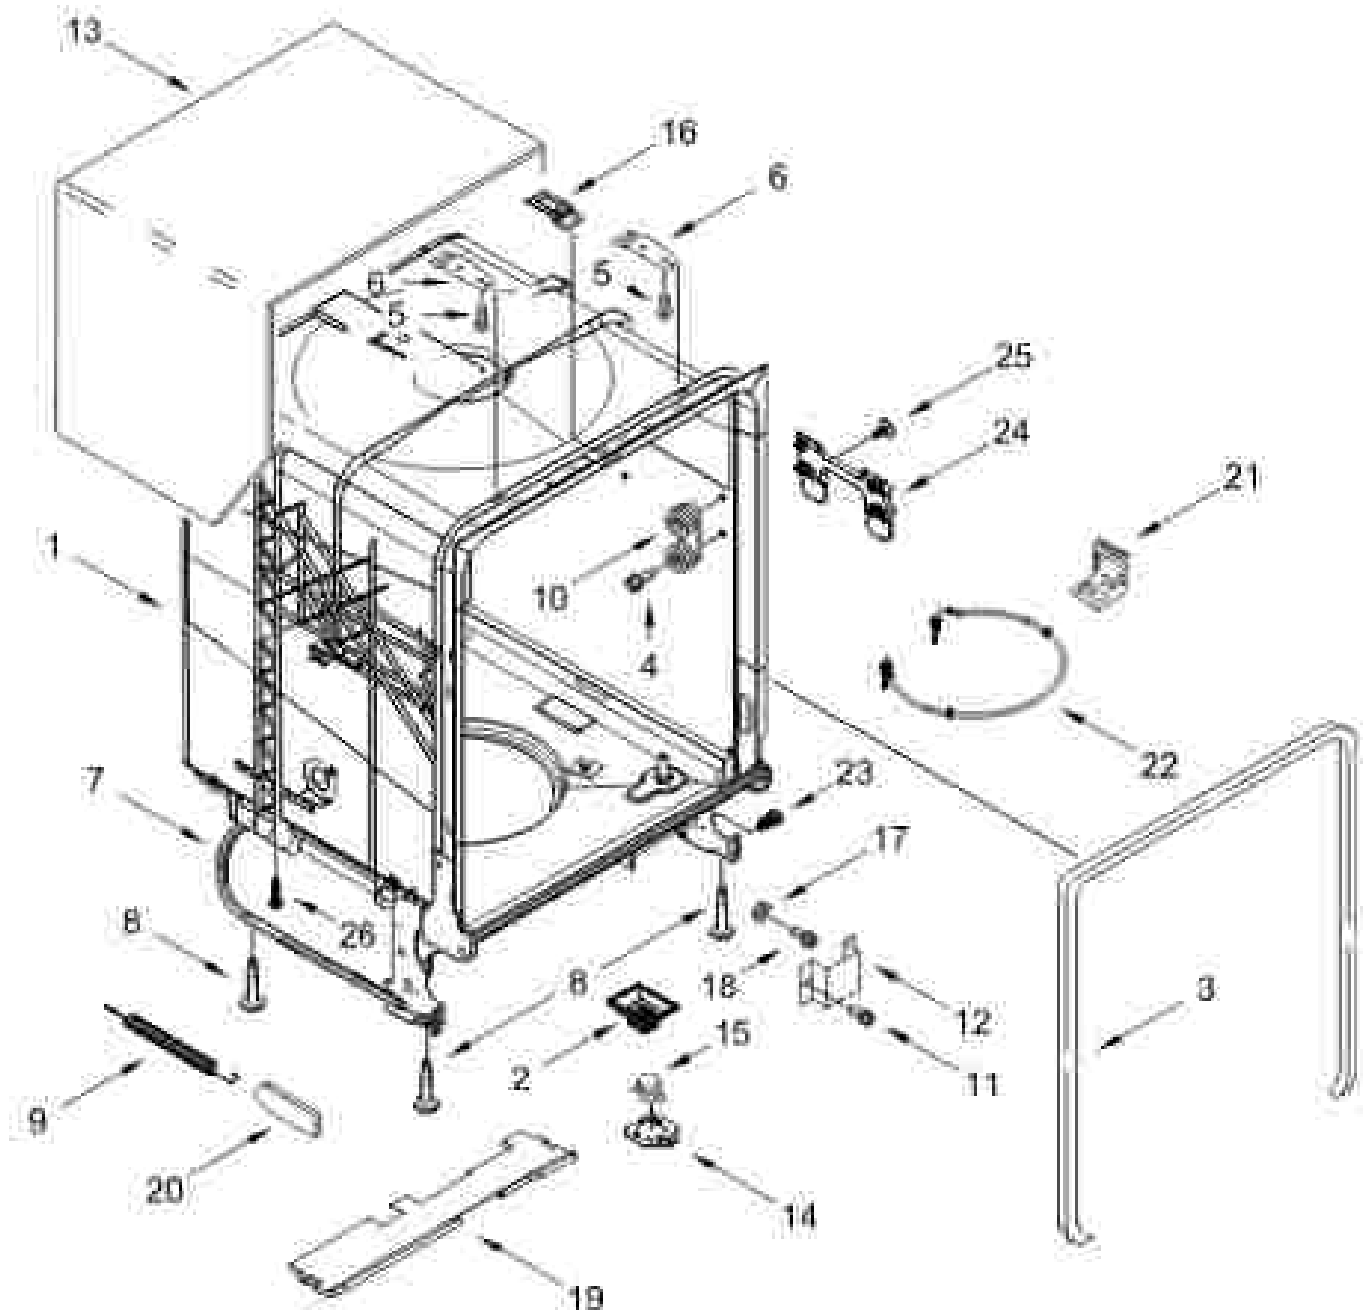

Dishwasher

MODELS:

WCEPT35HAMZ1 (Stainless)

DOOR AND PANEL PARTS

DOOR AND PANEL PARTS

<u>QTY:</u> <u>No.</u>	<u>Part No.</u>	<u>Description</u>	<u>QTY:</u> <u>No.</u>	<u>Part No.</u>	<u>Description</u>	<u>QTY:</u> <u>No.</u>	<u>Part No.</u>	<u>Description</u>
1		Literature Parts:	4		Panel, Front (Includes § 2.3)	8	W11692797	Ball Nut, Front Panel
	W11693926	Energy Guide		W11692193	Sealless	9	W11604190	Light Pipe
	W11692443	Owners Manual			Access Panel	10	3400071	Screw
	W11693444	Tech Sheet	5		(Includes Hardware)	11	W11616697	Insulation, Front Panel
2		Arm, Hinge		W11692739	Block	12	W11671884	Screw
	W11484007	Left Hand	6	W11693399	Linear	13	W11619799	Insulation, Top Panel
	W11484018	Right Hand	7	3268961	Sleeve, Friction	14	300368	Screw (Black)
3	W11693337	Buffer, Door						

TUB AND FRAME PARTS

TUB AND FRAME PARTS

<u>Item No.</u>	<u>Part No.</u>	<u>Description</u>	<u>Item No.</u>	<u>Part No.</u>	<u>Description</u>	<u>Item No.</u>	<u>Part No.</u>	<u>Description</u>
1	W1188881	Tub Assembly	15	3371578	Thermostat	23	W12277003	Screw
2	W1188882	Shield, Thermostat	16	W10344004	Brake Latch	24		Tub Mount, Third Level Rack
3	W11425053	Seal, Tub	17	3378128	Washer, Flanged-Cup		W11884823	Left Hand
4	W10341748	Screw	18	3400014	Screw, Grounding		W11884824	Right Hand
5	W11236374	Screw	19	W10318533	Splice (Insulator, Bottom)	25	W11354902	Screw
6	8265145	Bracket, Undercounter	20	8265070	Bushing, Door Spring	26	435470	Screw
7	W11823373	Support, Bottom	21	W10732507	Bracket, Heater Subport			
8	W10819382	Leveler, Leg	22	W10441443	Heater Element Assembly			
9	W10337934	Spring, Door Seal/Hot						
10	W10902142	Wheel Assembly						
11	3400882	Screw						
12	8265991	Cover, Terminal Box						
13	W10888979	Shield, Tub Sound						
14	W11826335	Clp, Thermostat						