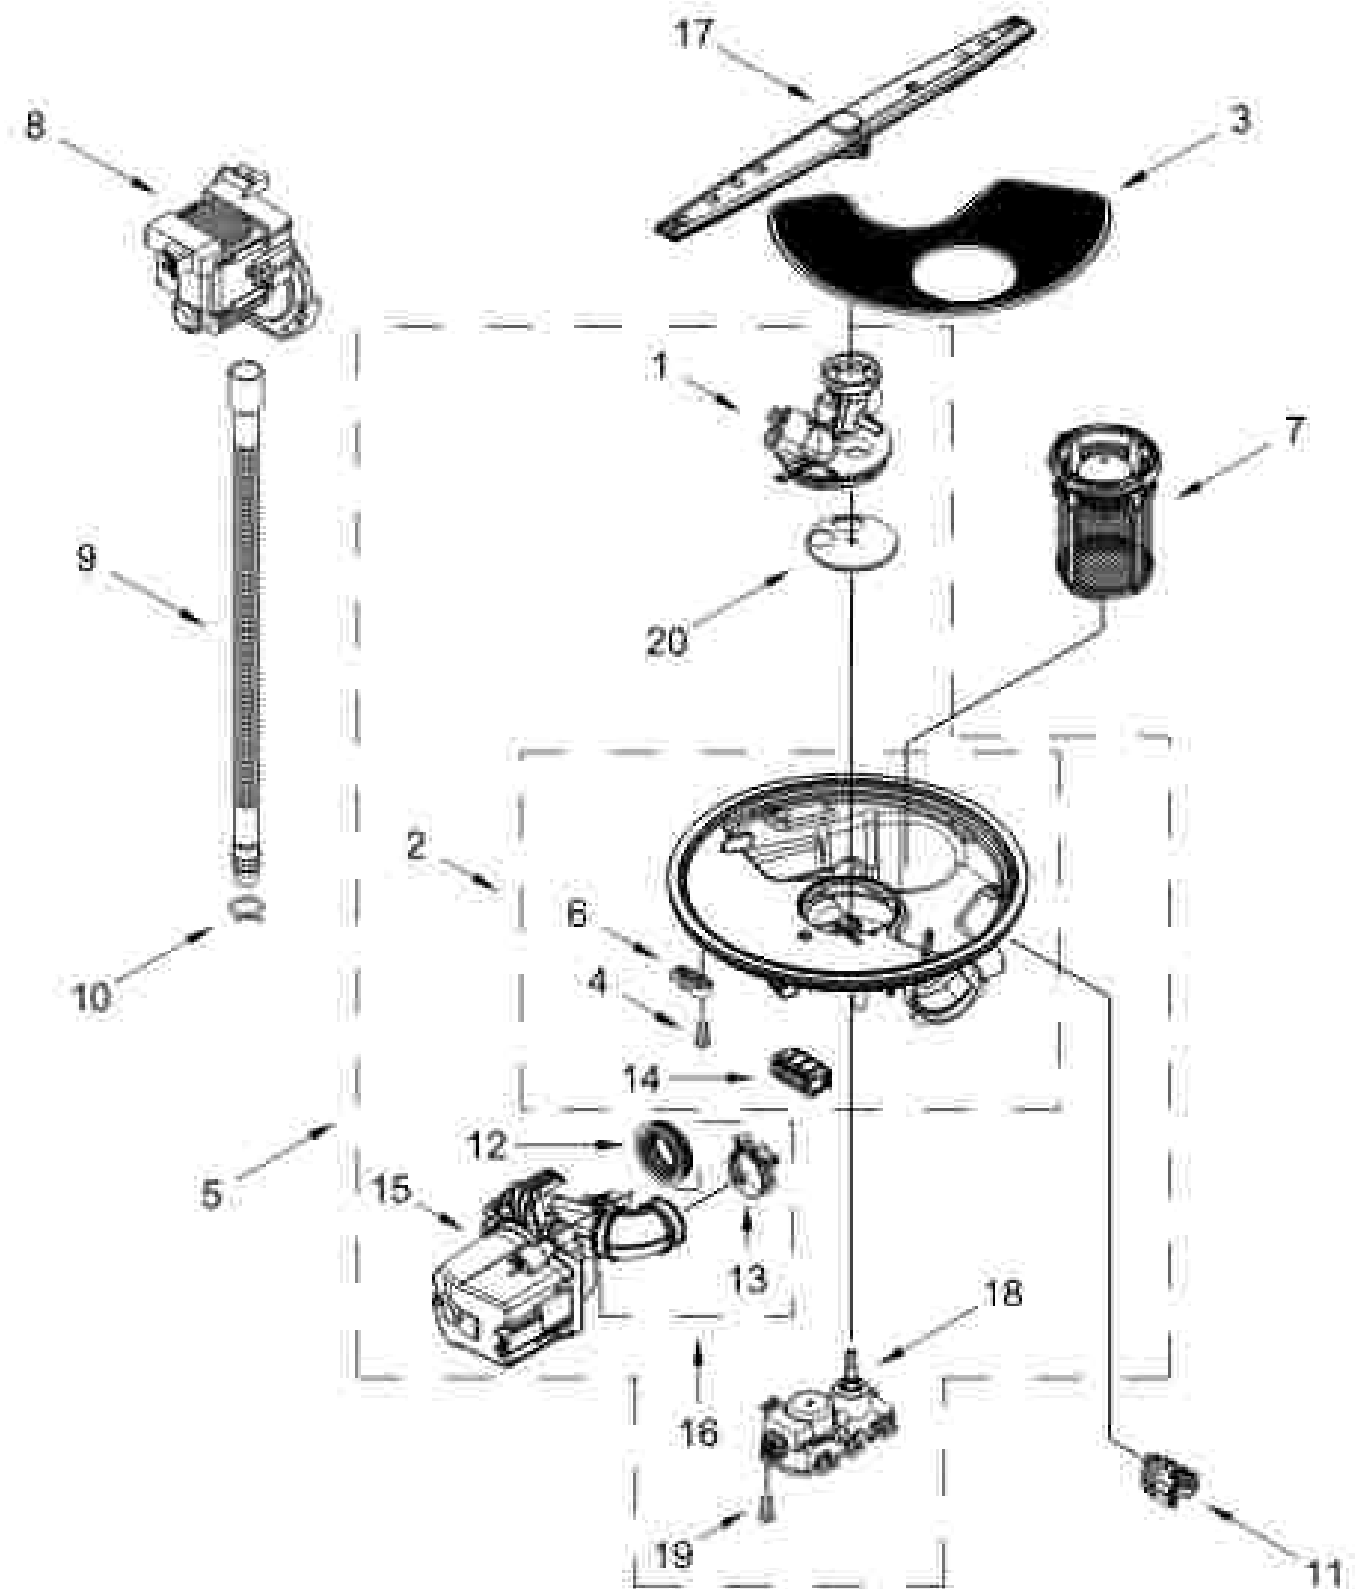

PUMP, WASHARM AND MOTOR PARTS

PUMP, WASHARM AND MOTOR PARTS

<u>Item No.</u>	<u>Part No.</u>	<u>Description</u>	<u>Item No.</u>	<u>Part No.</u>	<u>Description</u>	<u>Item No.</u>	<u>Part No.</u>	<u>Description</u>
1	W10469271	Cover, Outlet	8	W10724438	Pump, Drain	16	W10449978	Hose Assembly (Includes 2 Clamps)
2	W10469268	Bump With Seal (Also Order Items 12 & 16)	9	3289144	Hose, Drain	17	W10461331	Sprayarm
3	W10469306	Screws	10	370448	Clamp, Hose	18	W10010428	Motor, Diverter
4	W10349407	Screw	11	W11522024	Sensor, Temperature	19	5741232	Screw
5	W11522008	Sump & Motor Assembly	12	W11152008	Grommet	20	W10476221	Disc, Diverter
6	W10372112	Top, Sump	13	3289145	Clamp, Hose			
7	W10769706	Filter Cup Assembly	14	W10192088	Motor, Isolator			
			15	W11521436	Motor (Also Order Items 12 & 16)