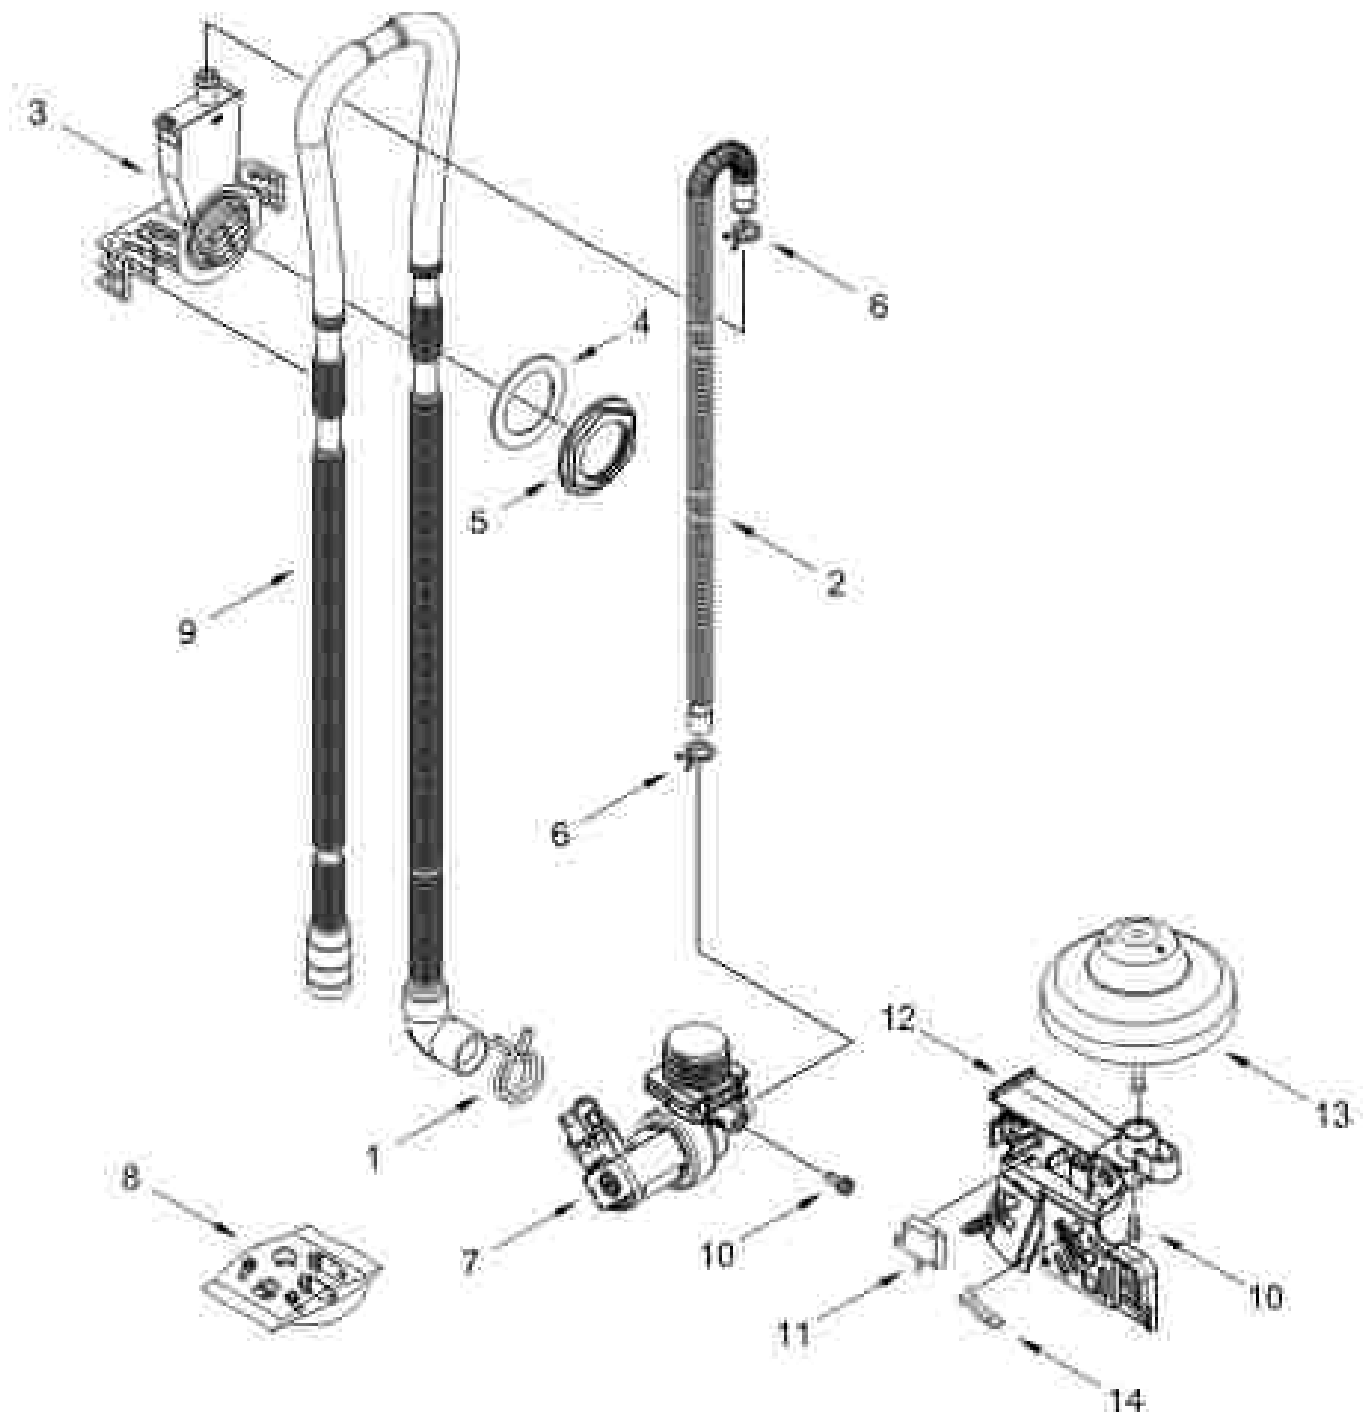

FILL, DRAIN AND OVERFILL PARTS

FILL, DRAIN AND OVERFILL PARTS

<u>Item No.</u>	<u>Part No.</u>	<u>Description</u>	<u>Item No.</u>	<u>Part No.</u>	<u>Description</u>	<u>Item No.</u>	<u>Part No.</u>	<u>Description</u>
1	370449	Clamp, Hose	6	371309	Clamp, Hose	10	304231	Screw
2	W10769068	Inlet, Hose	7	W1069949	Fill Valve Assembly	11	W10199039	Switch, Overfill Control
3	W10199038	Inlet, Water (Also Order Item 4)	8	W10092192	Miscellaneous Parts Bag (Contains 2 Screws, 2 Clamps, 4 2 Brackets)	12	W10016267	Standpipe, Overfill
4	8331329	Bracket	9	W10049271	Drain Loop with check valve assembly	13	W10049225	Floater & Retainer Assembly
5	W10508276	Nut, Inlet (Also Order Item 4)				14	W10189007	Level, Overfill Switch

TUB AND FRAME PARTS

TUB AND FRAME PARTS

<u>Item No.</u>	<u>Part No.</u>	<u>Description</u>	<u>Item No.</u>	<u>Part No.</u>	<u>Description</u>	<u>Item No.</u>	<u>Part No.</u>	<u>Description</u>
1	W1188881	Tub Assembly	15	3371578	Thermostat	23	W12277003	Screw
2	W1188882	Shield, Thermostat	16	W10344004	Brake Latch	24		Tub Mount, Third Level Rack
3	W11425053	Seal, Tub	17	3378128	Washer, Flanged-Cup		W11884823	Left Hand
4	W10341748	Screw	18	3400014	Screw, Grounding		W11884824	Right Hand
5	W11236374	Screw	19	W10318533	Splice (Insulator, Bottom)	25	W11354902	Screw
6	8265145	Bracket, Undercounter	20	8265070	Bushing, Door Spring	26	435470	Screw
7	W11823373	Support, Bottom	21	W10732507	Bracket, Heater Subport			
8	W10819382	Leveler, Leg	22	W10441443	Heater Element Assembly			
9	W10337934	Spring, Door Seal/Hot						
10	W10902142	Wheel Assembly						
11	3400882	Screw						
12	8265991	Cover, Terminal Box						
13	W10888979	Shield, Tub Sound						
14	W11826335	Clp, Thermostat						