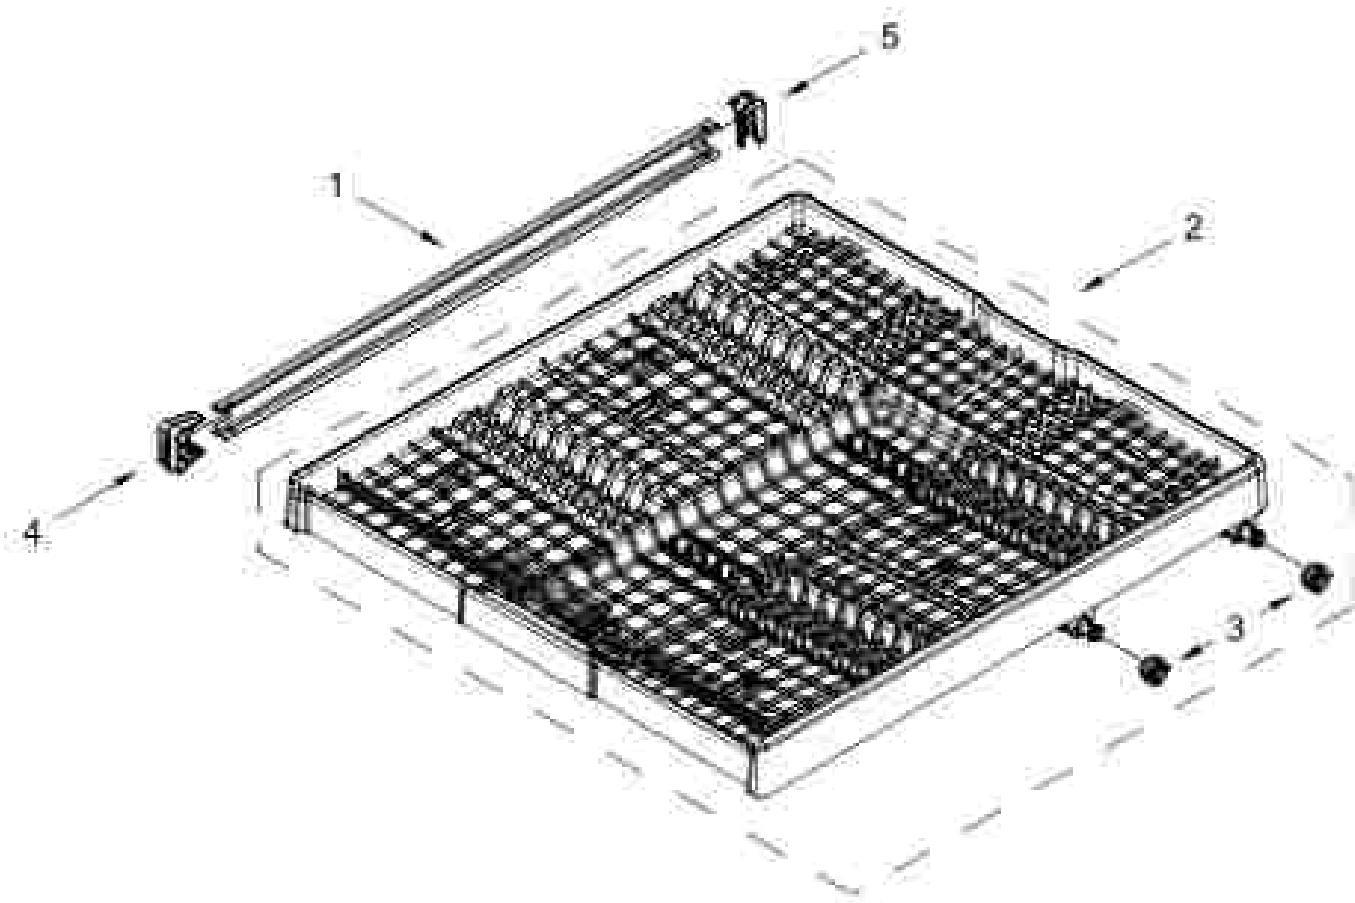

THIRD LEVEL RACK AND TRACK PARTS

THIRD LEVEL RACK AND TRACK PARTS

<u>Item</u> <u>No.</u>	<u>Part No.</u>	<u>Description</u>
1	W1144103	Track, Carack
2	W11507404	Rack, Third Level

<u>Item</u> <u>No.</u>	<u>Part No.</u>	<u>Description</u>
3	W11548213	Wheel

<u>Item</u> <u>No.</u>	<u>Part No.</u>	<u>Description</u>
4	W11034874	Track Stop, Front
5	W11034872	Track Stop, Rear