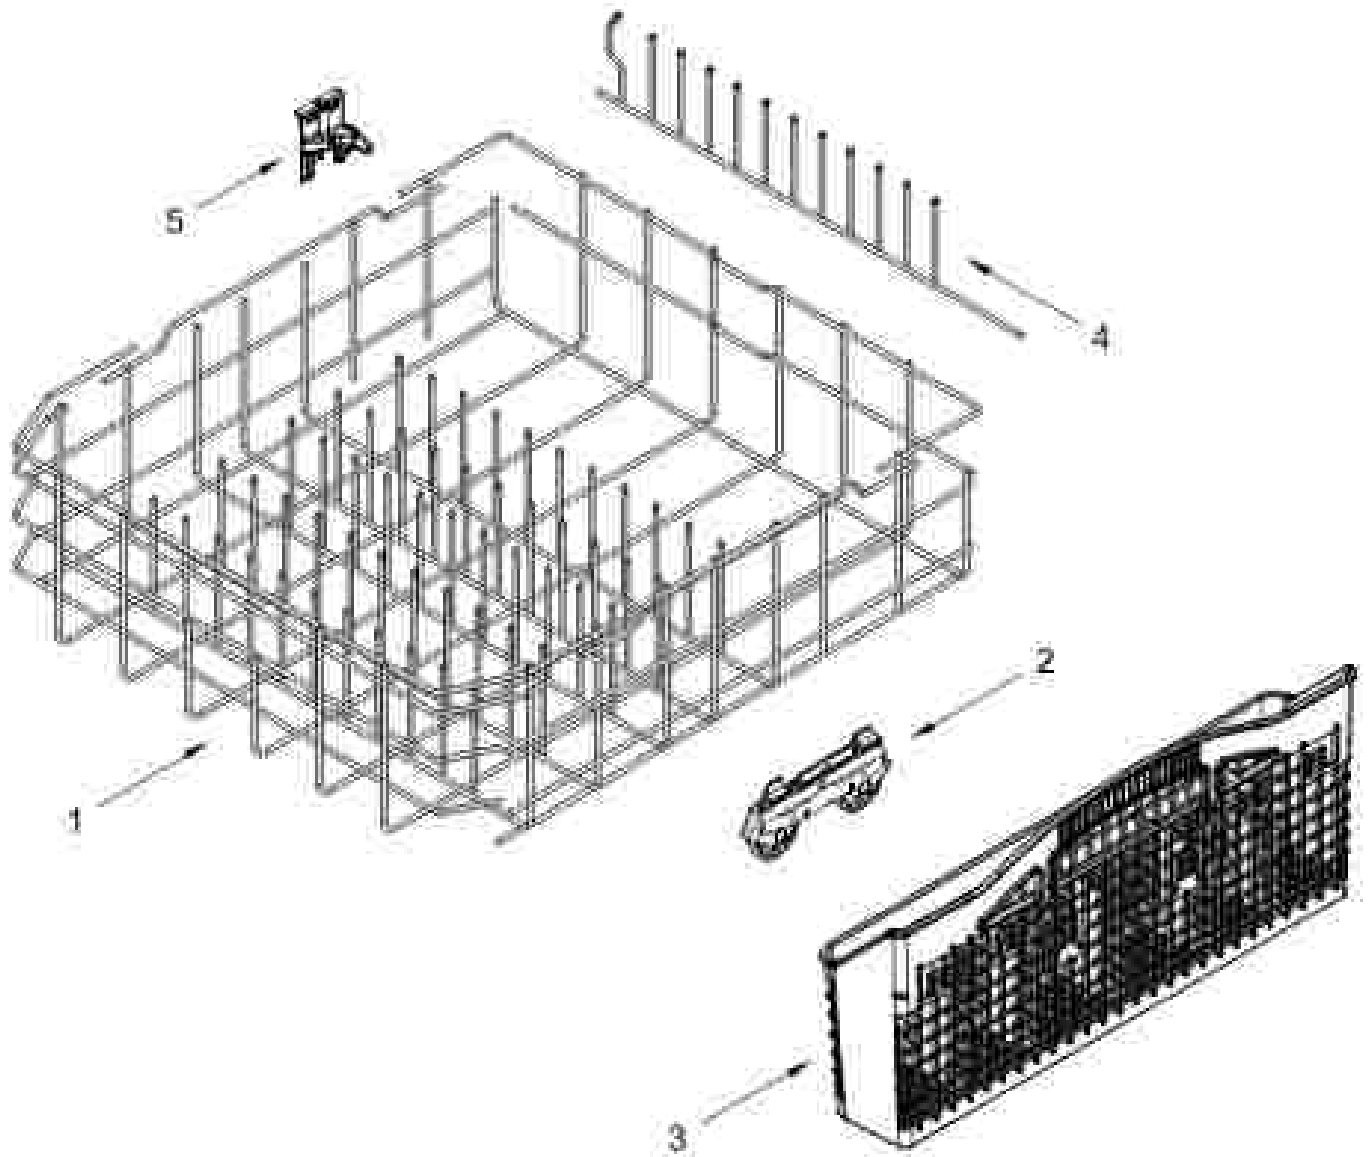

UPPER RACK AND TRACK PARTS

<u>Qty.</u> <u>No.</u>	<u>Part No.</u>	<u>Description</u>	<u>Qty.</u> <u>No.</u>	<u>Part No.</u>	<u>Description</u>
1	W12847878	Distrack, Upper	7	W11287703	Button, Adjuster Arm
2	W11188528	Trm Rack, Fold Down	8		Rack Adjuster
3	3355888	Track, Distrack		W11500620	Left Hand
4	W15082880	End, Track (Non-Removable)		W11500619	Right Hand
5	W11179794	Footplate	9	3379679	Wheel
6	W11173753	Clp, Pktd	10	W11180172	Leveler, Adjuster Arm
			11	W11500752	Clp, Adjuster Arm

LOWER RACK PARTS