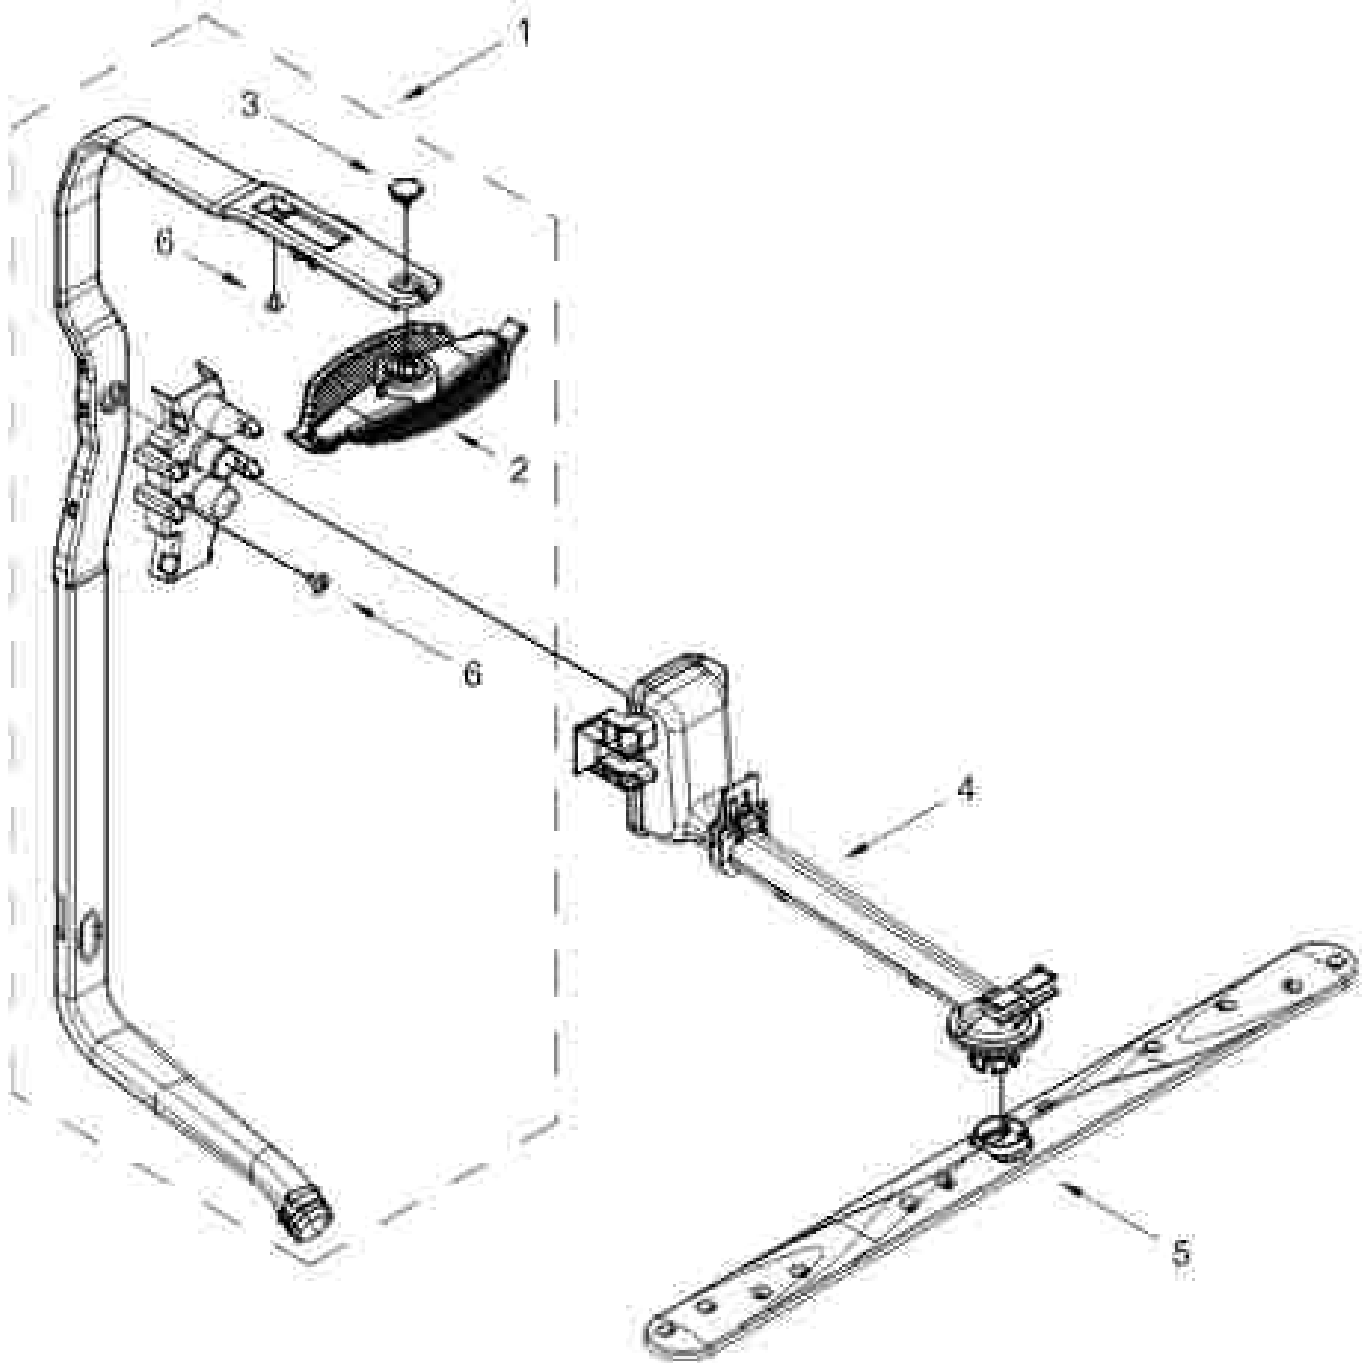

TUB AND FRAME PARTS

TUB AND FRAME PARTS

<u>Item No.</u>	<u>Part No.</u>	<u>Description</u>	<u>Item No.</u>	<u>Part No.</u>	<u>Description</u>	<u>Item No.</u>	<u>Part No.</u>	<u>Description</u>
1	W1188881	Tub Assembly	15	3371578	Thermostat	23	W12277003	Screw
2	W1188882	Shield, Thermostat	16	W10344004	Brake Latch	24		Tub Mount, Third Level Rack
3	W11425053	Seal, Tub	17	3378128	Washer, Flanged-Cup		W11884823	Left Hand
4	W10341748	Screw	18	3400014	Screw, Grounding		W11884824	Right Hand
5	W11236374	Screw	19	W10318533	Splice (Insulator, Bottom)	25	W11354902	Screw
6	8265145	Bracket, Undercounter	20	8265070	Bushing, Door Spring	26	435470	Screw
7	W11823373	Support, Bottom	21	W10732507	Bracket, Heater Subport			
8	W10819382	Leveler, Leg	22	W10441443	Heater Element Assembly			
9	W10337934	Spring, Door Seal/Hot						
10	W10902142	Wheel Assembly						
11	3400882	Screw						
12	8265991	Cover, Terminal Box						
13	W10888979	Shield, Tub Sound						
14	W11826335	Clp, Thermostat						

UPPER WASH AND RINSE PARTS

UPPER WASH AND RINSE PARTS

<u>Item</u> <u>No.</u>	<u>Part No.</u>	<u>Description</u>	<u>Item</u> <u>No.</u>	<u>Part No.</u>	<u>Description</u>	<u>Item</u> <u>No.</u>	<u>Part No.</u>	<u>Description</u>
1	W1145531	Feed Tube Assembly (Includes Items 2 & 3)	2	W11504877	Sprayer, Third Level	4	W11533267	Manifold
			3	W11039588	Retainer	5	W11511285	Sprayer, Upper
						6	W10166374	Screw

UPPER RACK AND TRACK PARTS

UPPER RACK AND TRACK PARTS

<u>Qty.</u> <u>No.</u>	<u>Part No.</u>	<u>Description</u>	<u>Qty.</u> <u>No.</u>	<u>Part No.</u>	<u>Description</u>
1	W12847878	Distrack, Upper	7	W11287703	Button, Adjuster Arm
2	W11188528	Trm Rack, Fold Down	8		Rack Adjuster
3	3355888	Track, Distrack		W11500620	Left Hand
4	W15082880	End, Track (Non-Removable)		W11500619	Right Hand
5	W11179794	Footplate	9	3379679	Wheel
6	W11173753	Clp, Pktd	10	W11180172	Leveler, Adjuster Arm
			11	W11500752	Clp, Adjuster Arm