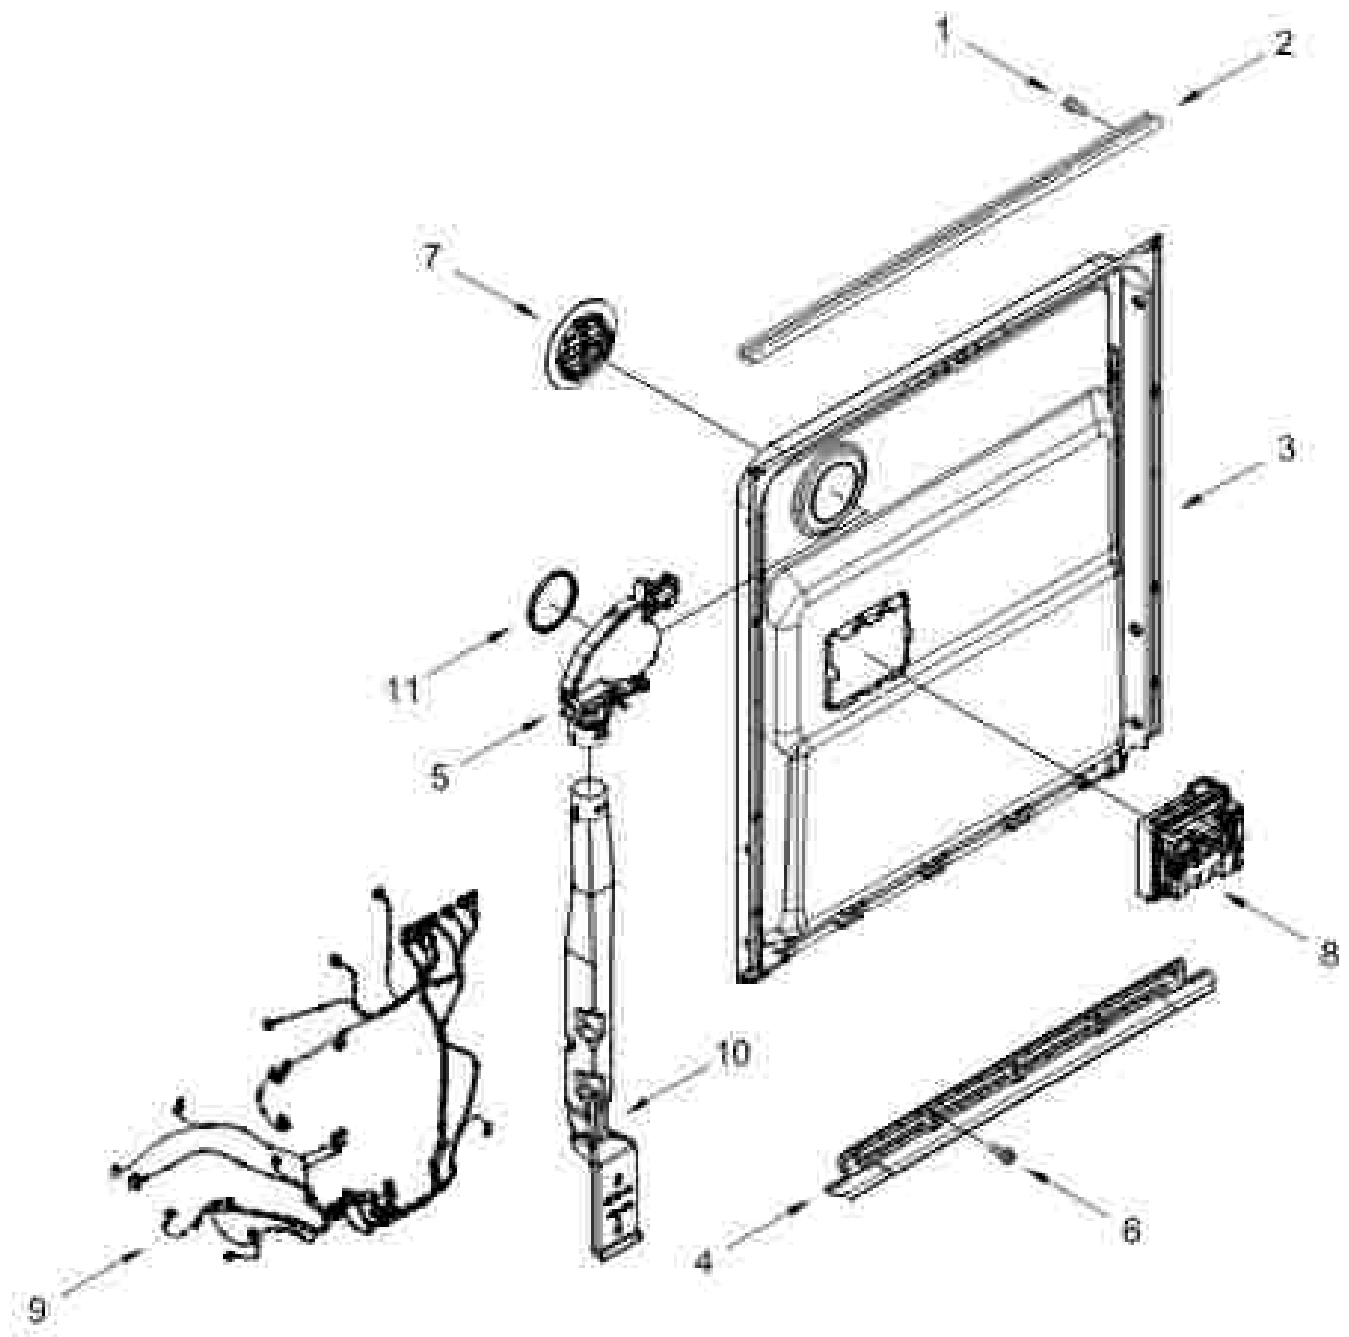

Dishwasher

MODELS:

WCEPT35HAMZ1 (Stainless)

DOOR AND PANEL PARTS

DOOR AND PANEL PARTS

<u>QTY:</u> <u>No.</u>	<u>Part No.</u>	<u>Description</u>	<u>QTY:</u> <u>No.</u>	<u>Part No.</u>	<u>Description</u>	<u>QTY:</u> <u>No.</u>	<u>Part No.</u>	<u>Description</u>
1		Literature Parts:	4		Panel, Front (Includes § 2.3)	8	W11692797	Ball Nut, Front Panel
	W11693926	Energy Guide		W11692193	Sealless	9	W11604190	Light Pipe
	W11692443	Owners Manual			Access Panel	10	3400071	Screw
	W11693444	Tech Sheet	5		(Includes Hardware)	11	W11616697	Insulation, Front Panel
2		Arm, Hinge		W11692739	Block	12	W11671884	Screw
	W11484007	Left Hand	6	W11693399	Linear	13	W11619799	Insulation, Top Panel
	W11484018	Right Hand	7	3268961	Sleeve, Friction	14	300368	Screw (Black)
3	W11693337	Buffer, Door						

CONTROL PANEL AND LATCH PARTS

CONTROL PANEL AND LATCH PARTS

<u>Qty.</u> <u>No.</u>	<u>Part No.</u>	<u>Description</u>
1		Console Assembly
	W11693973	Blade
2	W1032533	Box Connector

<u>Qty.</u> <u>No.</u>	<u>Part No.</u>	<u>Description</u>
3	W1032535	Blade Connector
4	W11693441	Control Electronic
5	W10349405	Screw

<u>Qty.</u> <u>No.</u>	<u>Part No.</u>	<u>Description</u>
6	W1032540	Latch Assembly (Includes Switch)
7	W10177055	Screw

INNER DOOR PARTS

INNER DOOR PARTS

<u>Qty.</u> <u>No.</u>	<u>Part No.</u>	<u>Description</u>	<u>Qty.</u> <u>No.</u>	<u>Part No.</u>	<u>Description</u>	<u>Qty.</u> <u>No.</u>	<u>Part No.</u>	<u>Description</u>
1	W12343405	Screw	5	W12343121	Weld Assembly w/ Pen	9	W1235221	Wiring Harness
2	W1235327	Seal, Console Door	5	W11405845	Screw	10	W11510735	Doc. Vent.
3	W11531034	Inner Door Assembly	1	W11531475	Collector Vent	11	W11154005	Gasket, Vent
4	W1232033	Door Button, Seal	5	W1232035	Dispenser Assembly			