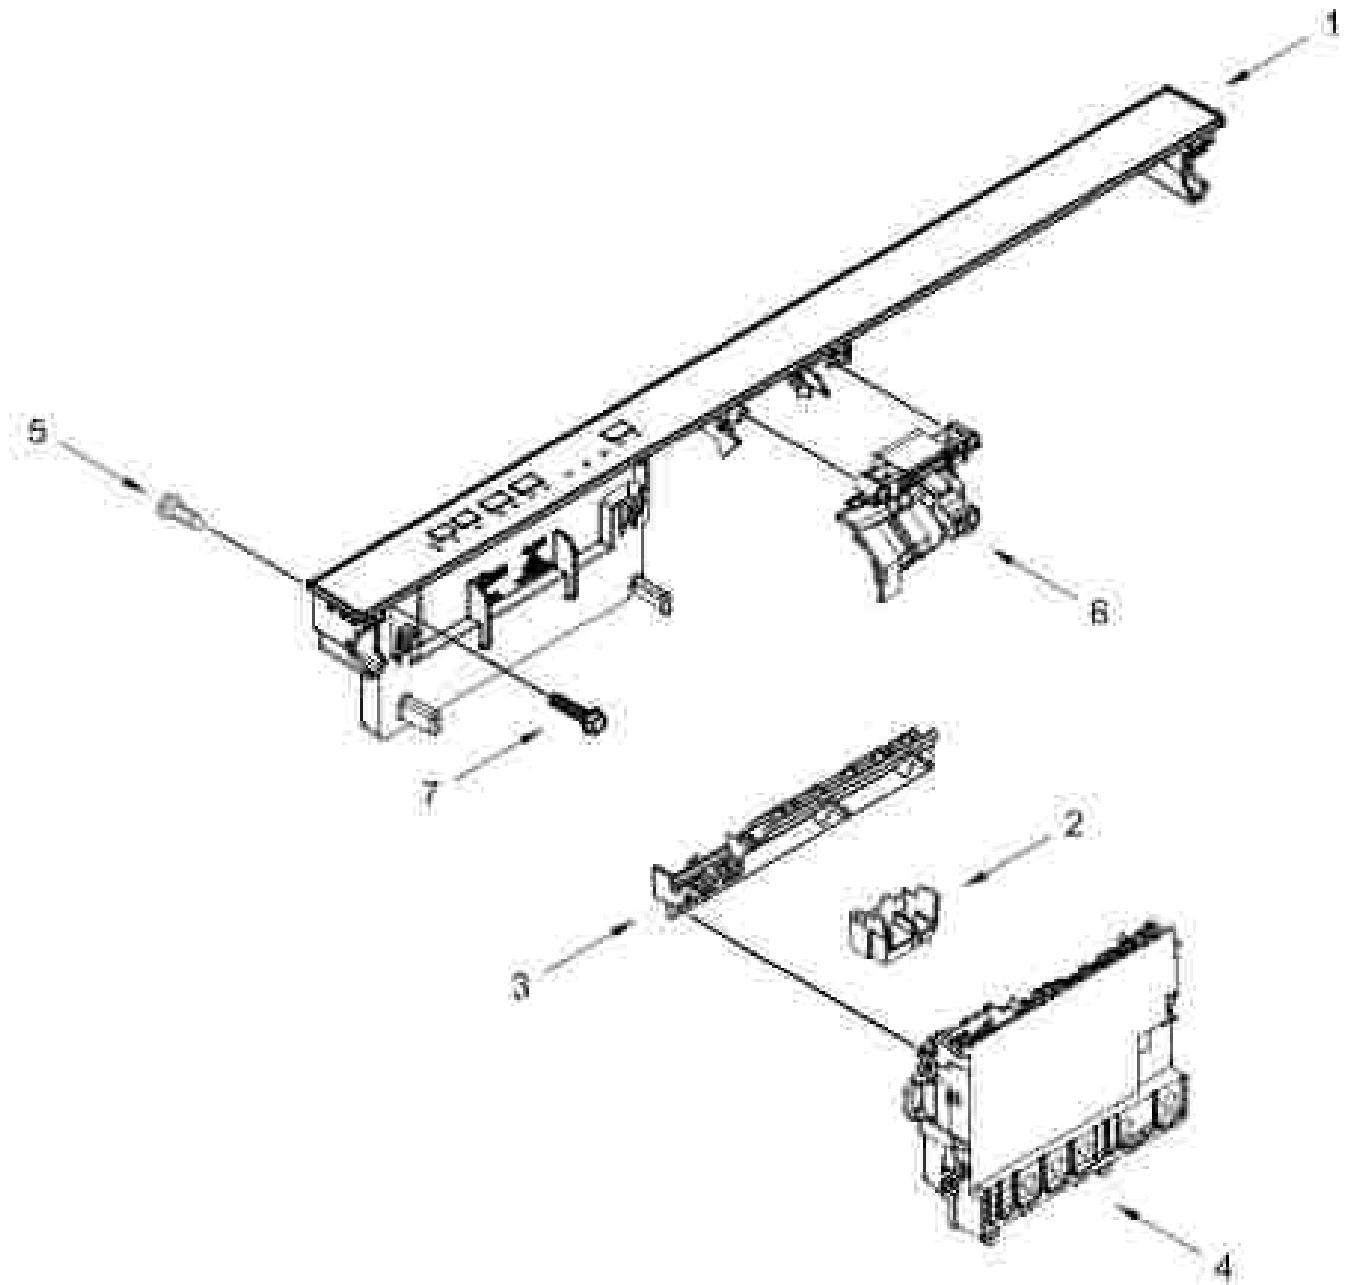

Dishwasher

MODELS:

WCEPT35HAMZ1 (Stainless)

DOOR AND PANEL PARTS

DOOR AND PANEL PARTS

<u>QTY:</u> <u>No.</u>	<u>Part No.</u>	<u>Description</u>	<u>QTY:</u> <u>No.</u>	<u>Part No.</u>	<u>Description</u>	<u>QTY:</u> <u>No.</u>	<u>Part No.</u>	<u>Description</u>
1		Literature Parts:	4		Panel, Front (Includes § 2.3)	8	W11692797	Ball Nut, Front Panel
	W11693926	Energy Guide		W11692193	Sealless	9	W11604190	Light Pipe
	W11692443	Owners Manual			Access Panel	10	3400071	Screw
	W11693444	Tech Sheet	5		(Includes Hardware)	11	W11616697	Insulation, Front Panel
2		Arm, Hinge		W11692739	Block	12	W11671884	Screw
	W11484007	Left Hand	6	W11693399	Linear	13	W11619799	Insulation, Top Panel
	W11484018	Right Hand	7	3268961	Sleeve, Friction	14	300368	Screw (Black)
3	W11693337	Buffer, Door						

CONTROL PANEL AND LATCH PARTS

CONTROL PANEL AND LATCH PARTS

<u>Qty.</u> <u>No.</u>	<u>Part No.</u>	<u>Description</u>
1		Console Assembly
	W11693973	Blade
2	W1032533	Box Connector

<u>Qty.</u> <u>No.</u>	<u>Part No.</u>	<u>Description</u>
3	W1032535	Blade Connector
4	W11693441	Control Electronic
5	W10349405	Screw

FILL, DRAIN AND OVERFILL PARTS

FILL, DRAIN AND OVERFILL PARTS

<u>Item No.</u>	<u>Part No.</u>	<u>Description</u>	<u>Item No.</u>	<u>Part No.</u>	<u>Description</u>	<u>Item No.</u>	<u>Part No.</u>	<u>Description</u>
1	370449	Clamp, Hose	6	371309	Clamp, Hose	10	304231	Screw
2	W10769068	Inlet, Hose	7	W1069949	Fill Valve Assembly	11	W10199039	Switch, Overfill Control
3	W10199038	Inlet, Water (Also Order Item 4)	8	W10092192	Miscellaneous Parts Bag (Contains 2 Screws, 2 Clamps, 4 2 Brackets)	12	W10016267	Standpipe, Overfill
4	8331329	Bracket	9	W10049271	Drain Loop with check valve assembly	13	W10049225	Floater & Retainer Assembly
5	W10508276	Nut, Inlet (Also Order Item 4)				14	W10189007	Level, Overfill Switch