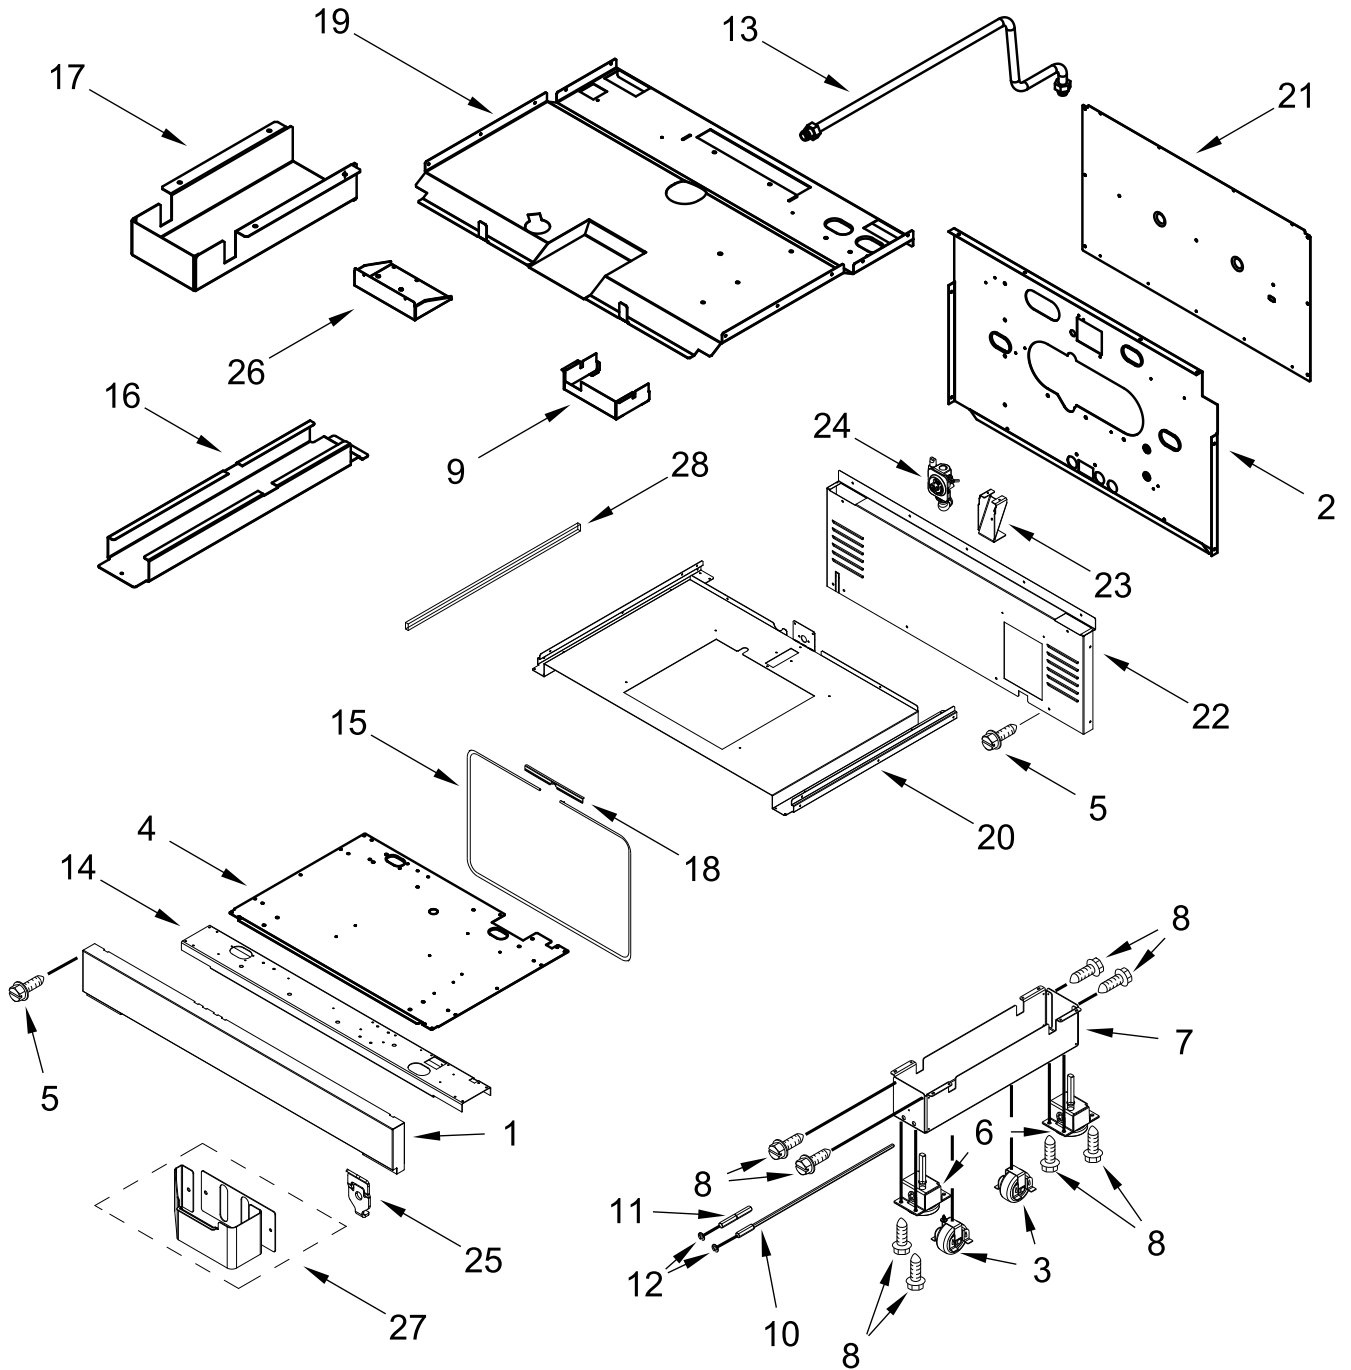

CHASSIS PARTS

CHASSIS PARTS

<u>Illus.</u> <u>No.</u>	<u>Part No.</u>	<u>Description</u>	<u>Illus.</u> <u>No.</u>	<u>Part No.</u>	<u>Description</u>	<u>Illus.</u> <u>No.</u>	<u>Part No.</u>	<u>Description</u>
1	W11697026	Kickplate	11	W10115793	Shaft, Short	21	W11103334	Panel, Back Top
2	W11324989	Back, Chassis	12	489504	E-Ring	22	W11034134	Panel, Back Bottom
3	W10138054	Assembly, Roller	13	W11106963	Tube, Pressure Regulator	23	W11096823	Bracket, Pressure Regulator
4	W11109583	Duct, Bottom (30 in)	14	W11087491	Support, Channel	24	W10449140	Regulator, Pressure
5	7101P426-60	Screw	15	W11115328	Gasket, Cavity (30 In)	25	W11036559	Spring Clip, Range
6	9760860	Leveler	16	W11050145	Duct-Chassis, Rear	26	W11106341	Drawer, Appliance Manager
7	W10908710	Base, Leveling Leg	17	W11368831	Channel, Wire	27	W11199181	Cover, Foot (Left)
8	4449743	Screw	18	W11362015	Retainer, Gasket (9 in Long)		W11199178	Cover, Foot (Right)
9	W11369237	Cabinet, Appliance Manager	19	W11324986	Top, Chassis	28	W10919715	Gasket
10	W10115869	Shaft, Long	20	W11040802	Chassis, Bottom