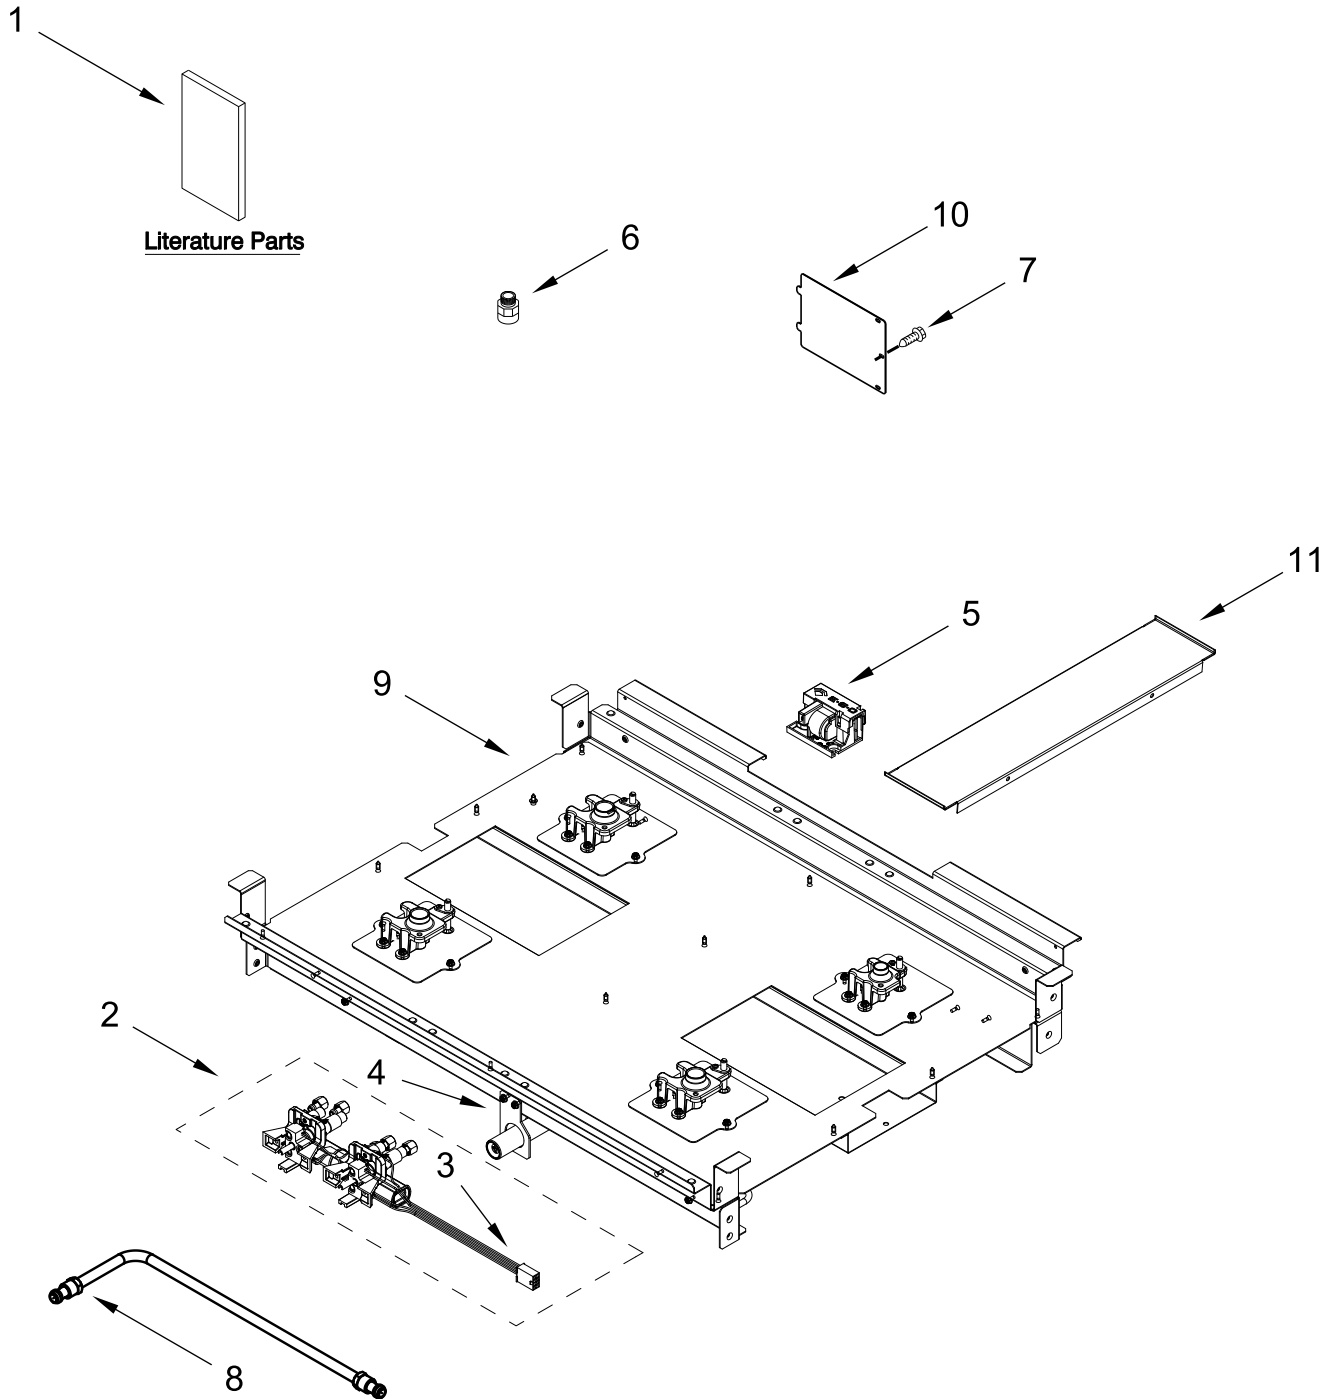

KitchenAid®

GAS RANGE

MODELS:

KFDC500JBK03 (Imperial Black)

BURNER BOX PARTS

BURNER BOX PARTS

<u>Illus. No.</u>	<u>Part No.</u>	<u>Description</u>	<u>Illus. No.</u>	<u>Part No.</u>	<u>Description</u>	<u>Illus. No.</u>	<u>Part No.</u>	<u>Description</u>
1		Literature Parts	3	W10903728	Switch, Harness	11	W11121361	Filler, Cooktop
	W11508897	Owner's Manual	4	W11121194	Bracket, Manifold			FOLLOWING PARTS NOT ILLUSTRATED
	W11508889	Installation Instructions	5	W11121317	Module, Spark		W11200301	Harness, Main (30 In)
	W11184759	Guide, Internet Connectivity	6	4453116	Adapter, Male		W11200328	Harness, Cooktop
	W11565471	Wiring Diagram (Cooktop)	7	7101P426-60	Screw		W10780278	Harness, Door Lock
	W11565460	Wiring Diagram (Oven)	8	W10892281	Tube, Manifold Supply (Left)		W11200325	Harness, Communication
	W11114332	Guide, Quick Start		W10892292	Tube, Manifold Supply (Right)		W11242785	Harness, WIFI
	W11114332	Guide, Quick Start	9		Box, Burner (Not Serviced)		313438	Clip, Harness
2	W10892994	Assembly, Valve Manifold (Left Front, Left Rear)	10	W10115843	Cover, Ignition		W11212216	Cord, Power
	W10892997	Assembly, Valve Manifold (Right Front, Right Rear)					9759877	Retainer, Strain Relief
							W10253333	Bracket, Anti-Tip
							7101P485-60	Screw, Anti-Tip Kit
							W11238042	Kit, LP Conversion