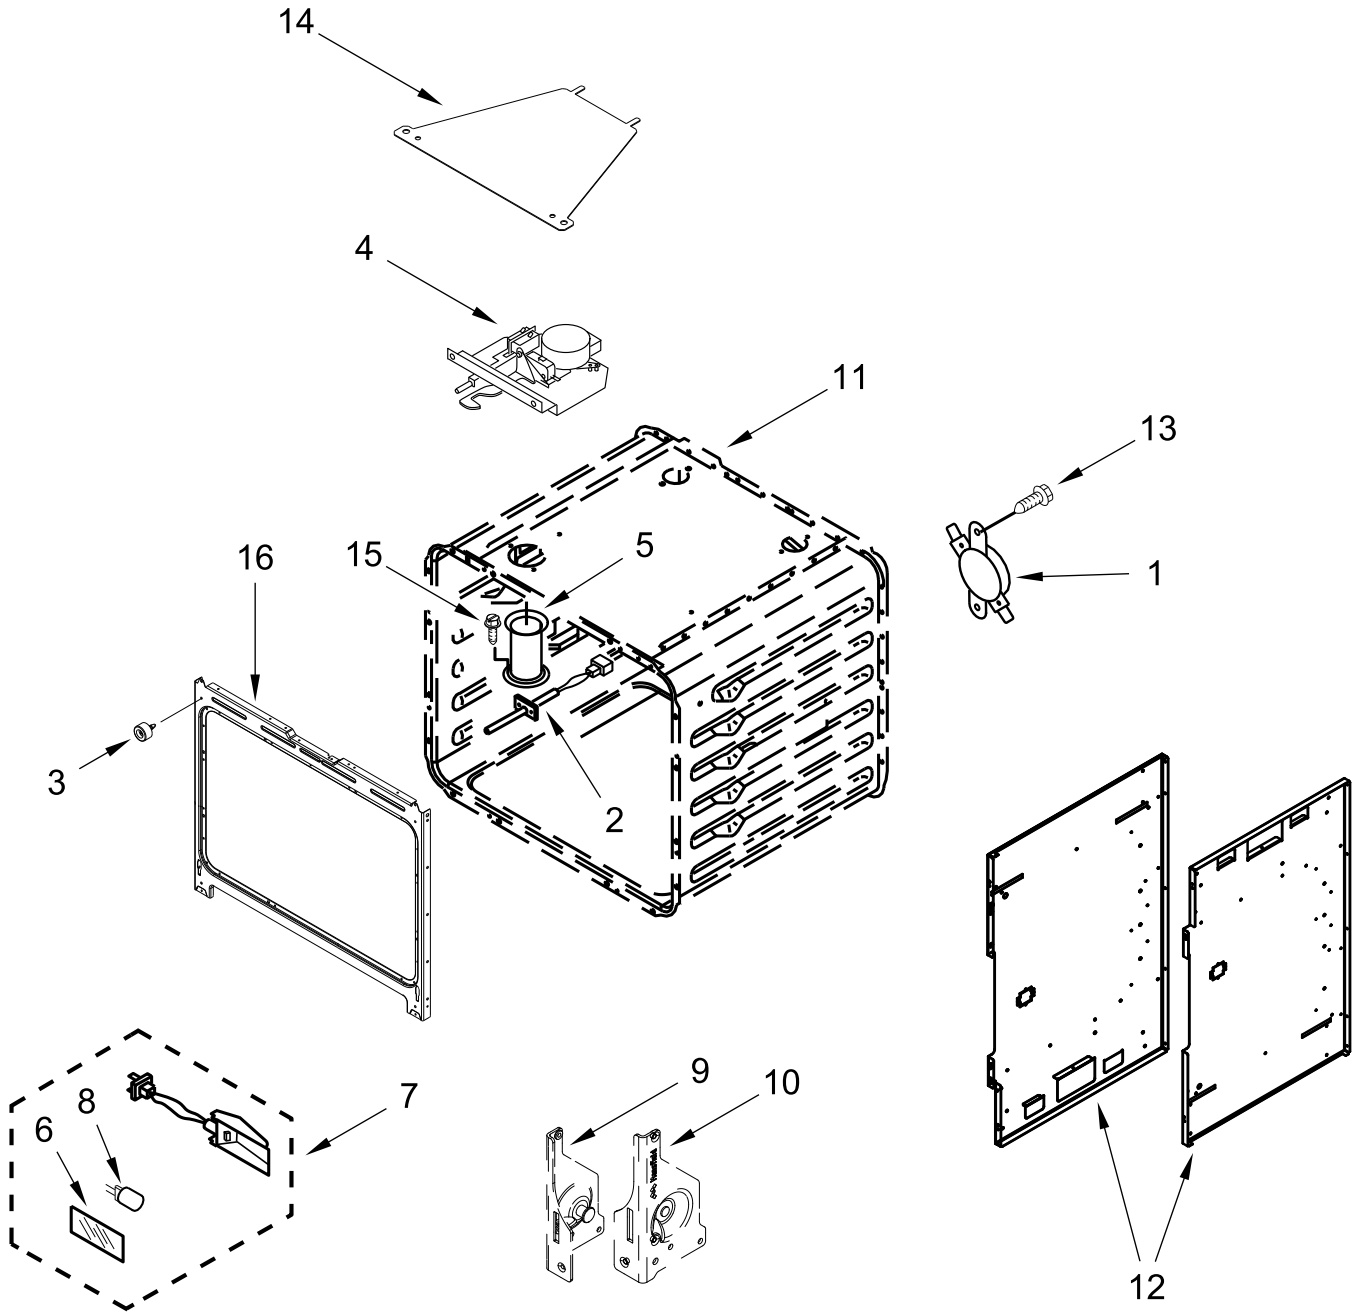

OVEN PARTS

OVEN PARTS

<u>Illus. No.</u>	<u>Part No.</u>	<u>Description</u>	<u>Illus. No.</u>	<u>Part No.</u>	<u>Description</u>	<u>Illus. No.</u>	<u>Part No.</u>	<u>Description</u>
1	4449751	Thermostat (TOD)	11		Liner, Oven (Not Serviced)	16	W11192755	Frame, Front
2	W10622170	Probe, Sensor						FOLLOWING PARTS NOT ILLUSTRATED
3	W10351278	Bumper and Screw	12	W11102297	Chassis, Side (Left)			
4	W10830016	Latch, Motorized		W11102296	Chassis, Side (Right)		W10282810	Insulation, Wrap (30 In)
5	W11290663	Tube, Vent						
6	W10169756	Lens, Light	13	7101P426-60	Screw		W10282818	Insulation, Back, (30 In)
7	W11223932	Assembly, Oven Light	14	W10160858	Cover, Latch			
8	W10169757	Bulb, Light	15	3196176	Screw		3400968	Nut
9		Receiver, Hinge (Not Serviced)						
10		Receiver, Hinge (Not Serviced)