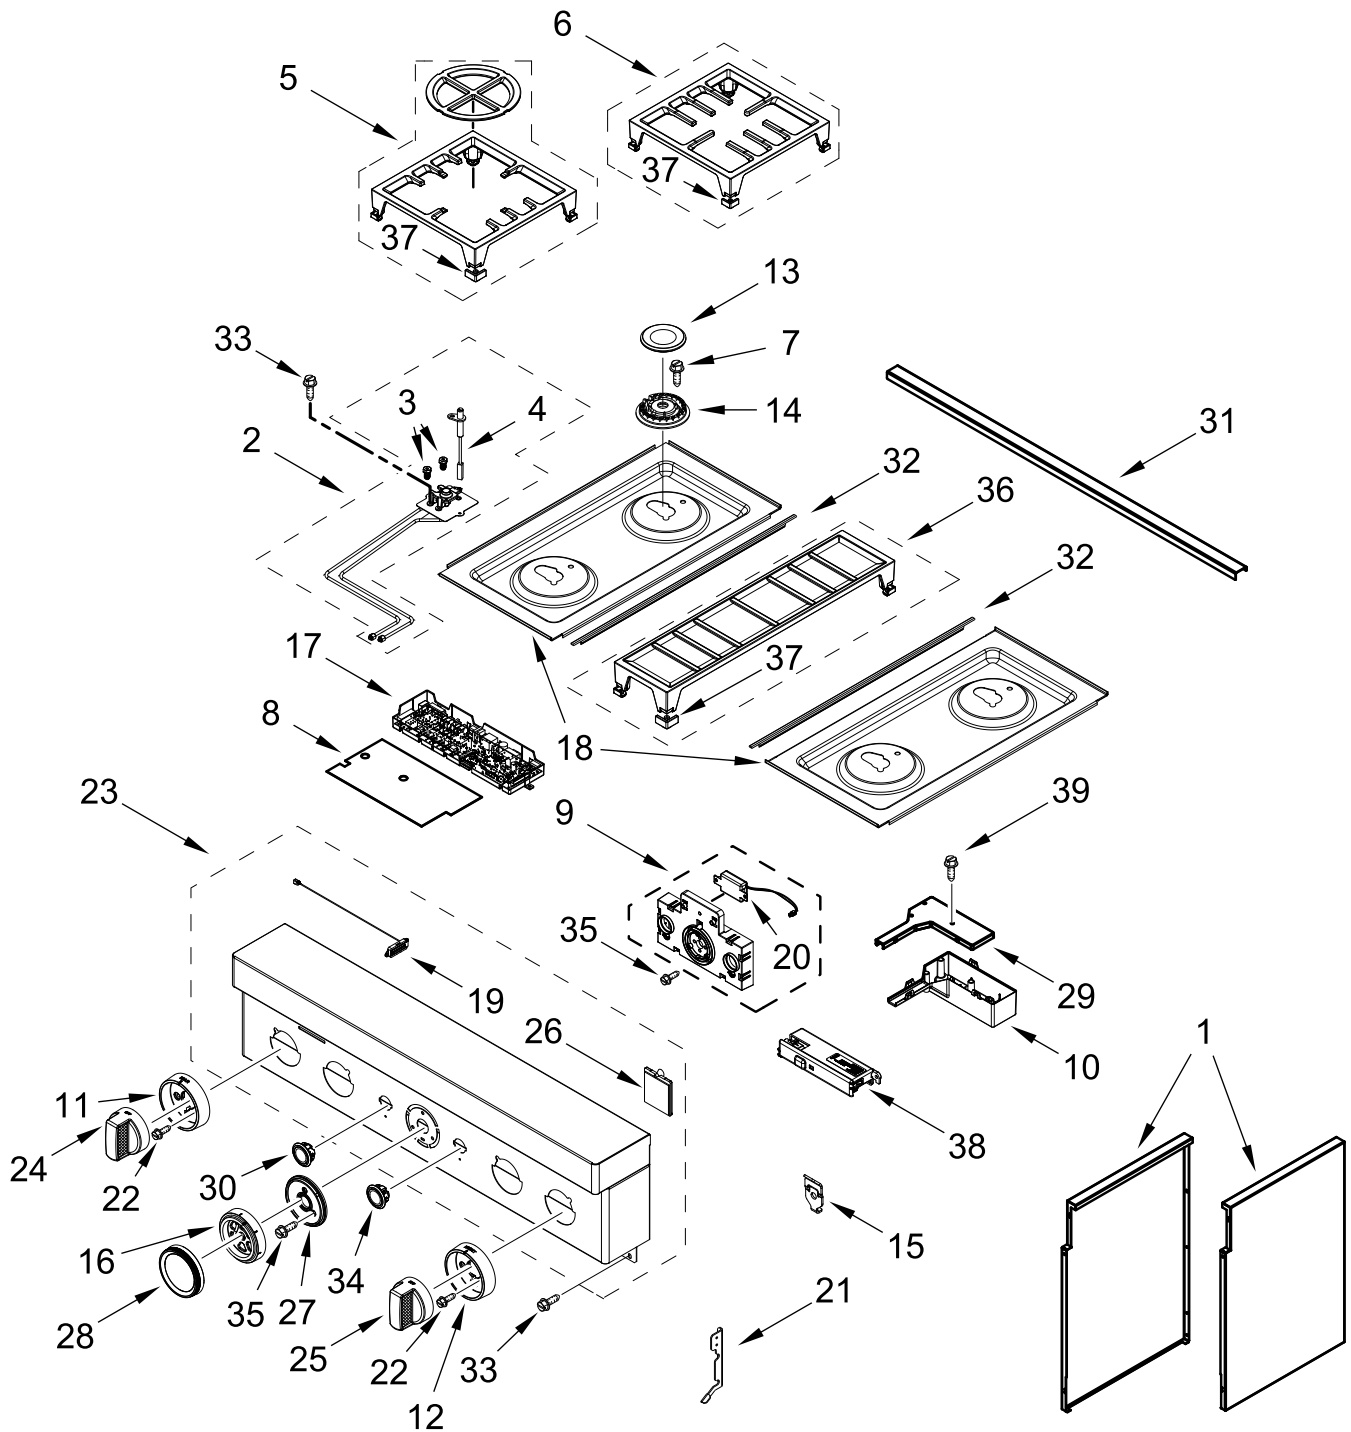

COOKTOP, BURNER AND GRATE PARTS