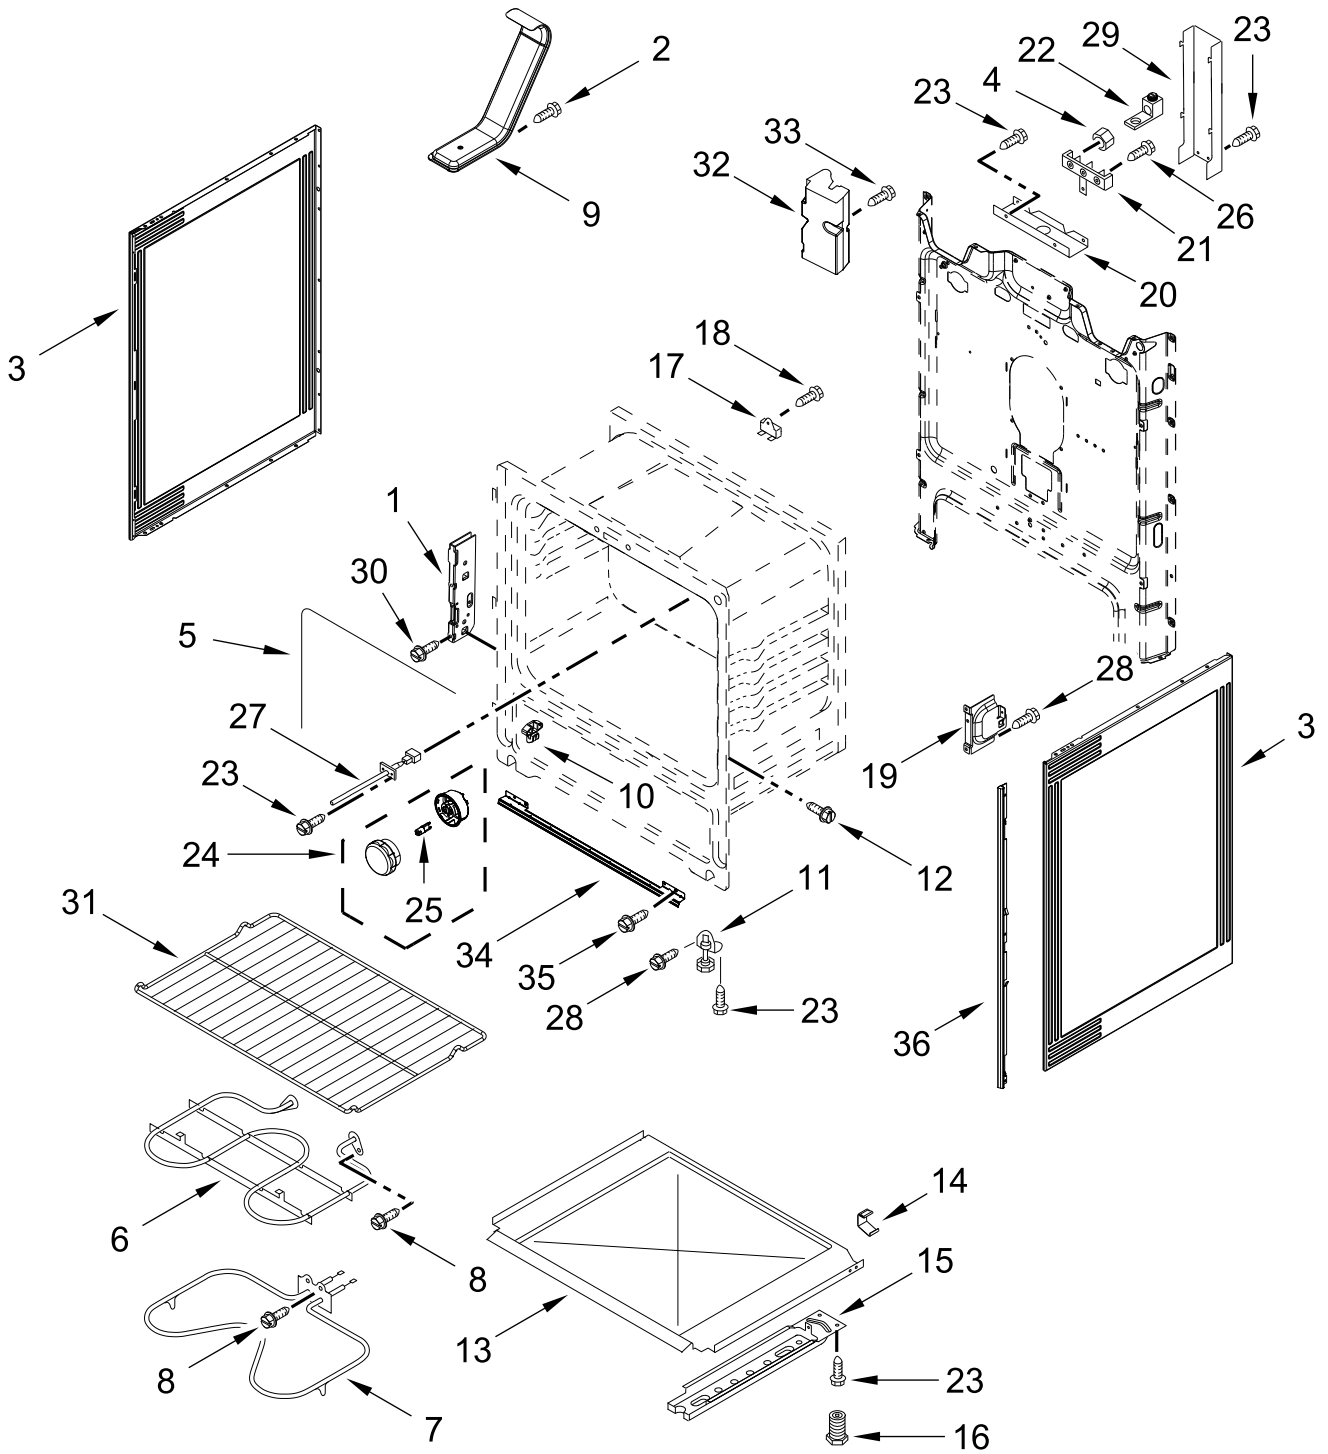

CHASSIS PARTS

CHASSIS PARTS

<u>Illus. No.</u>	<u>Part No.</u>	<u>Description</u>	<u>Illus. No.</u>	<u>Part No.</u>	<u>Description</u>	<u>Illus. No.</u>	<u>Part No.</u>	<u>Description</u>
1	W10289077	Receiver, Hinge	15	W10390008	Base Rail Assembly (Left)	27	W10181986	Sensor, Oven
2	W10362924	Screw				28	3196169	Screw
3		Panel, Side		W10390007	Base Rail Assembly (Right)	29	W10326122	Cover, Terminal Block
	W10162245	Black				30	W10031780	Screw
4	3400029	Nut	16	W10058460	Foot, Leveling	31	W11173792	Rack, Oven
5	W10129032	Seal, Door	17	3196548	Fuse, Thermal	32	W10910404	Counterweight
6	9757340	Element, Broil	18	3196172	Screw	33	W11034869	Screw
7	W11111743	Element, Bake	19	W10404688	Clip, Oven Support	34	W11464547	Bracket, Front Frame
8	3196154	Screw	20	3186034	Bracket, Service	35	3196560	Screw
9	W10134285	Tube, Vent	21	W10245259	Block, Terminal	36	W11510560	Barrier Rail, Rubber (Left and Right)
10	W10674705	Glide, Drawer Front	22	W10281322	Kit, Bare Wire Adapter Block			FOLLOWING PARTS NOT ILLUSTRATED
11	W10341186	Front Foot Assembly	23	3196178	Screw			
12	W10067840	Screw	24	W11634772	Light Assembly		8273263	Insulation, Wrap
13	8054068	Retainer, Insulation	25	W10571723	Bulb, Halogen 40 Watts		8272611	Insulation, Back
14	W10137382	Clip, Panel	26	3400016	Screw		W10333344	Insulation, Flue