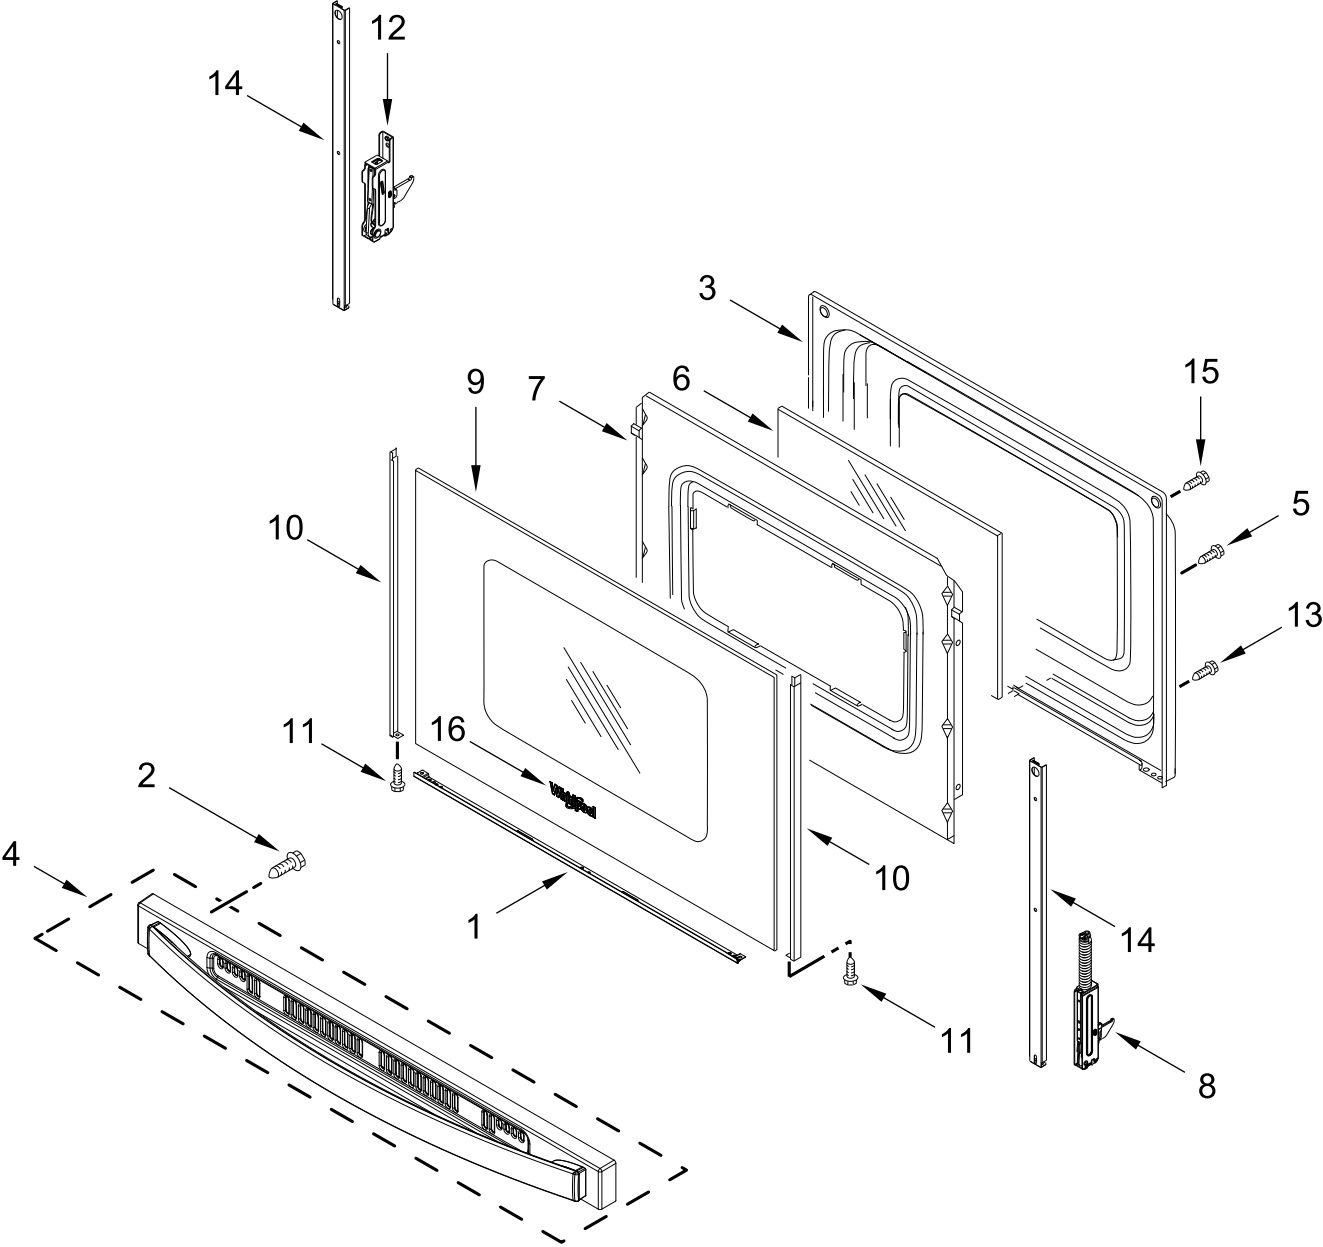

CHASSIS PARTS

<u>Illus. No.</u>	<u>Part No.</u>	<u>Description</u>	<u>Illus. No.</u>	<u>Part No.</u>	<u>Description</u>	<u>Illus. No.</u>	<u>Part No.</u>	<u>Description</u>
1	W10289077	Receiver, Hinge	15	W10390008	Base Rail Assembly (Left)	27	W10181986	Sensor, Oven
2	W10362924	Screw				28	3196169	Screw
3		Panel, Side		W10390007	Base Rail Assembly (Right)	29	W10326122	Cover, Terminal Block
	W10162245	Black				30	W10031780	Screw
4	3400029	Nut	16	W10058460	Foot, Leveling	31	W11173792	Rack, Oven
5	W10129032	Seal, Door	17	3196548	Fuse, Thermal	32	W10910404	Counterweight
6	9757340	Element, Broil	18	3196172	Screw	33	W11034869	Screw
7	W11111743	Element, Bake	19	W10404688	Clip, Oven Support	34	W11464547	Bracket, Front Frame
8	3196154	Screw	20	3186034	Bracket, Service	35	3196560	Screw
9	W10134285	Tube, Vent	21	W10245259	Block, Terminal	36	W11510560	Barrier Rail, Rubber (Left and Right)
10	W10674705	Glide, Drawer Front	22	W10281322	Kit, Bare Wire Adapter Block			FOLLOWING PARTS NOT ILLUSTRATED
11	W10341186	Front Foot Assembly	23	3196178	Screw			
12	W10067840	Screw	24	W11634772	Light Assembly		8273263	Insulation, Wrap
13	8054068	Retainer, Insulation	25	W10571723	Bulb, Halogen 40 Watts		8272611	Insulation, Back
14	W10137382	Clip, Panel	26	3400016	Screw		W10333344	Insulation, Flue

DOOR PARTS