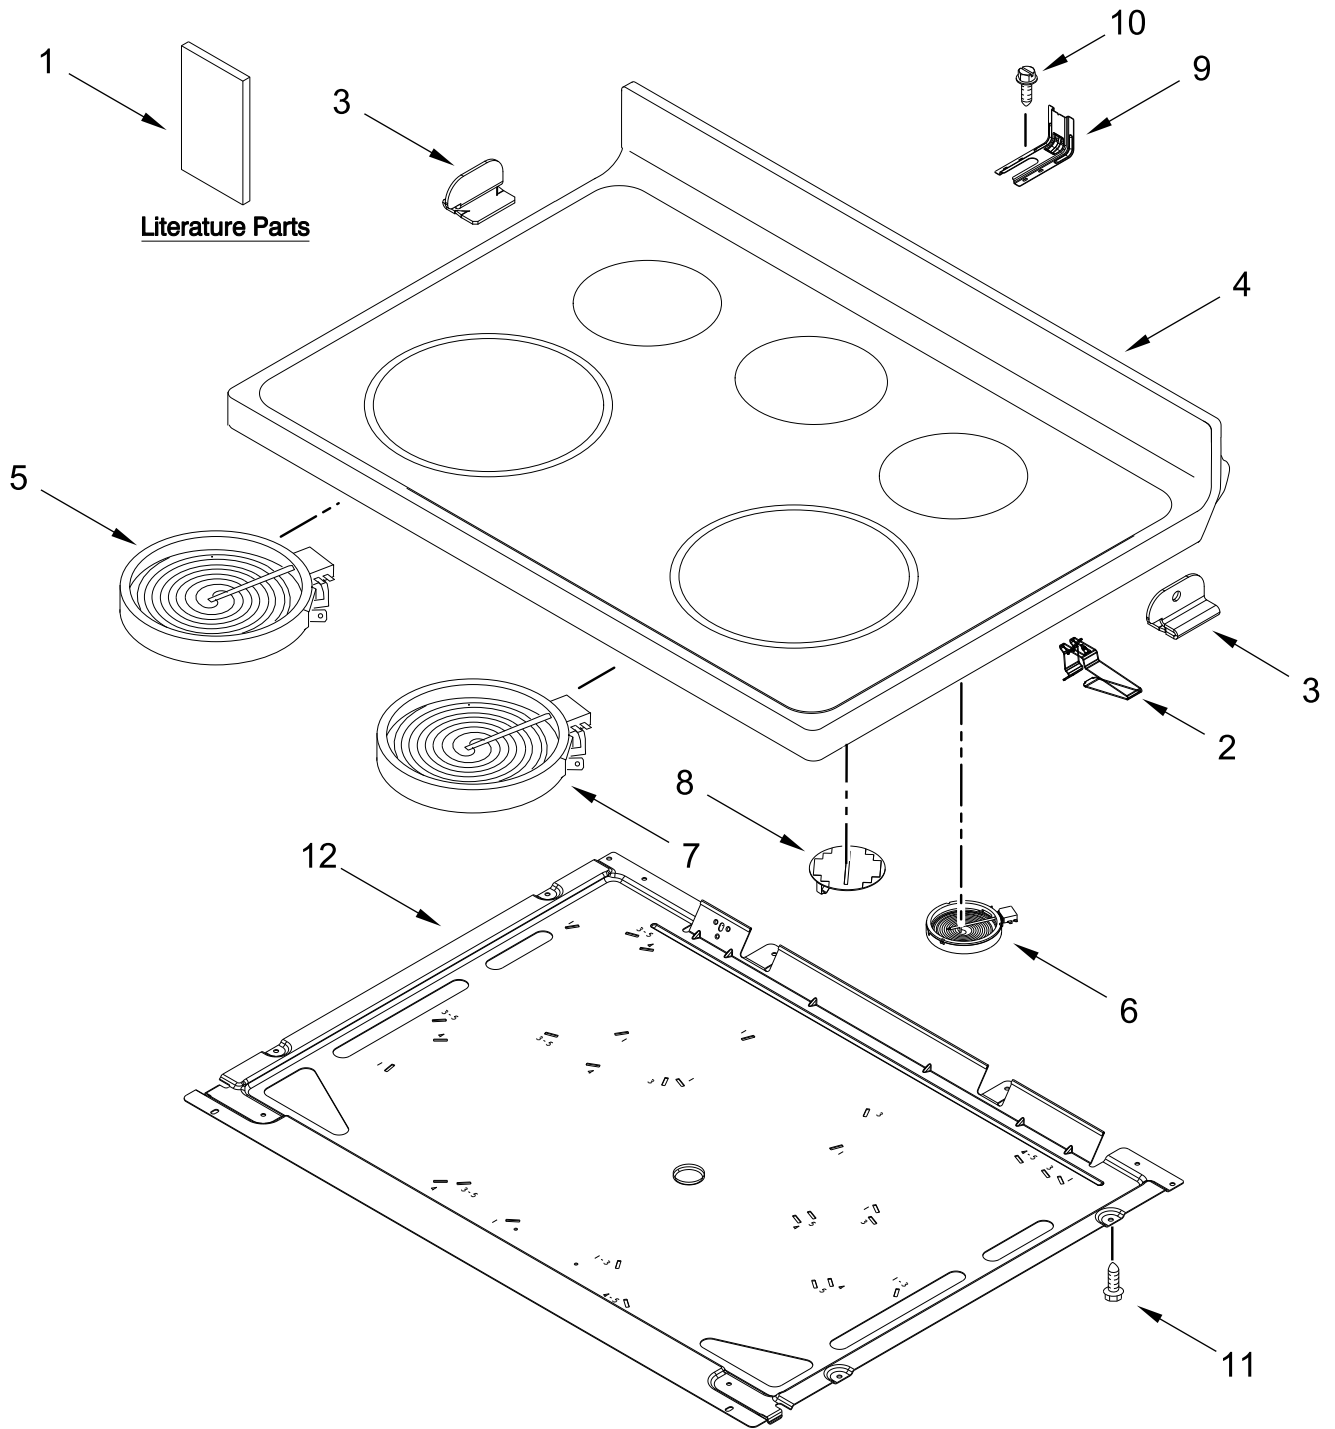

# COOKTOP PARTS

<u>Illus. No.</u>	<u>Part No.</u>	<u>Description</u>	<u>Illus. No.</u>	<u>Part No.</u>	<u>Description</u>	<u>Illus. No.</u>	<u>Part No.</u>	<u>Description</u>
1		Literature Parts	5	W10275048	Element (3000 and 1400W)	10	7101P485-60	Screw, Anti-Tip Kit
	W11509595	Owners Manual			(Left Front)	11	3196169	Screw
	W11435582	Quick Start Guide	6	8273994	Element (1200W)	12	W10691223	Pan, Radiant Element
	W11390998	Tech Sheet			(Left Rear and Right Rear)			FOLLOWING PARTS NOT ILLUSTRATED
2	W11600012	Spring, Element	7	8273992	Element (2500W)		W11452624	Harness, Main
3	W10607641	Bracket, Cooktop (Left)			(Right Front)		W11134603	Harness, Cooktop (Left)
	W10607642	Bracket, Cooktop (Right)	8	W11668631	Element, Warm Zone		W11134551	Harness, Cooktop (Right)
4		Cooktop			(Center)		W11598759	Harness, Warm Zone
	W11034825	Black	9	W11379945	Bracket, Anti-Tip			